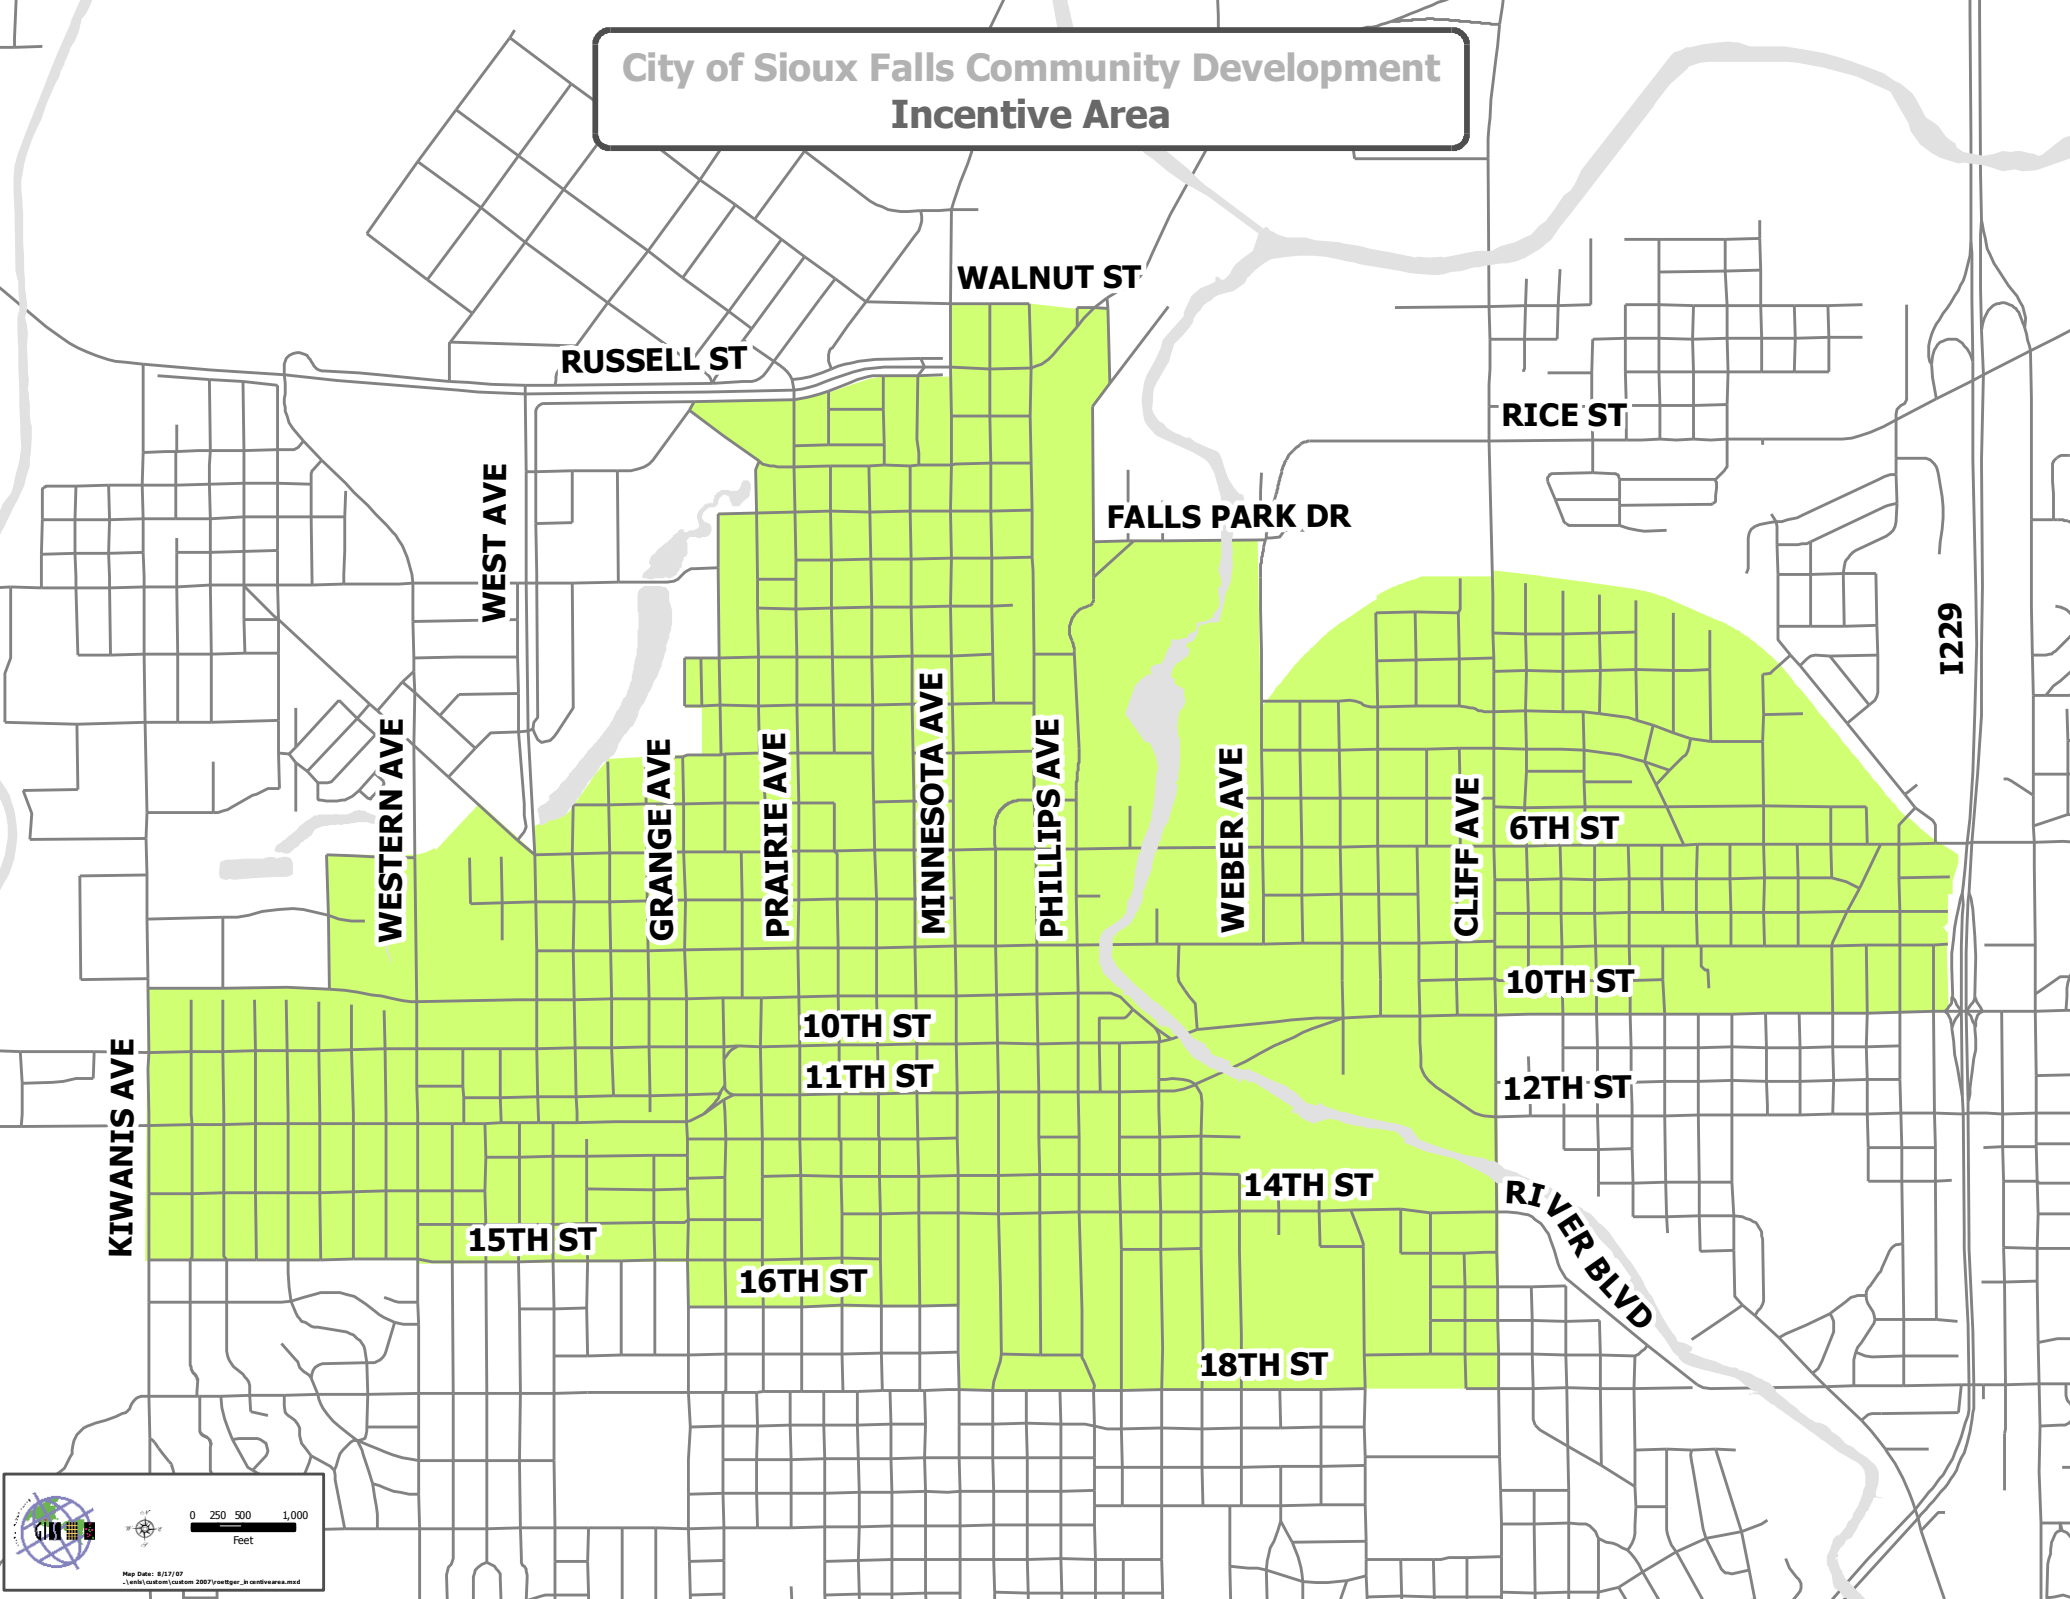

**City of Sioux Falls Community Development
Incentive Area**

Map Date: 8/27/07
-\\sfs\gis\user\corkum\2007\setlgr_incentivearea.mxd