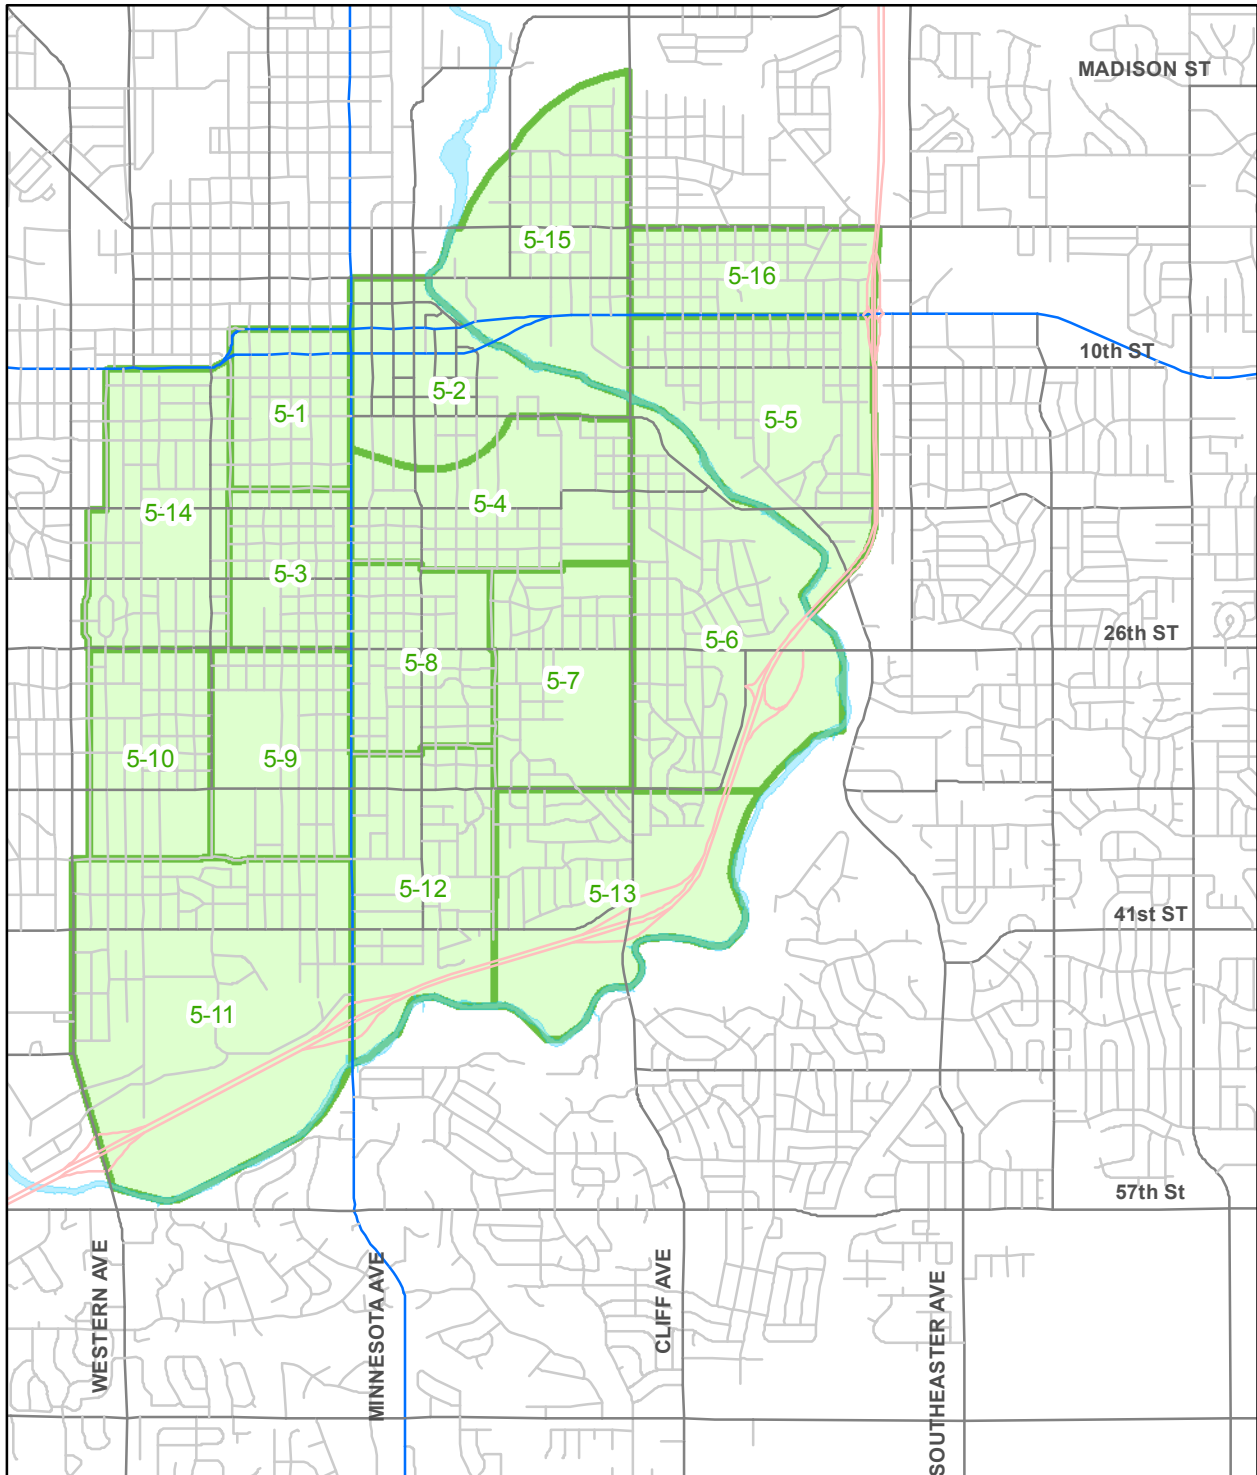

# Central Council District

City of Sioux Falls

0.012625 0.5 Miles