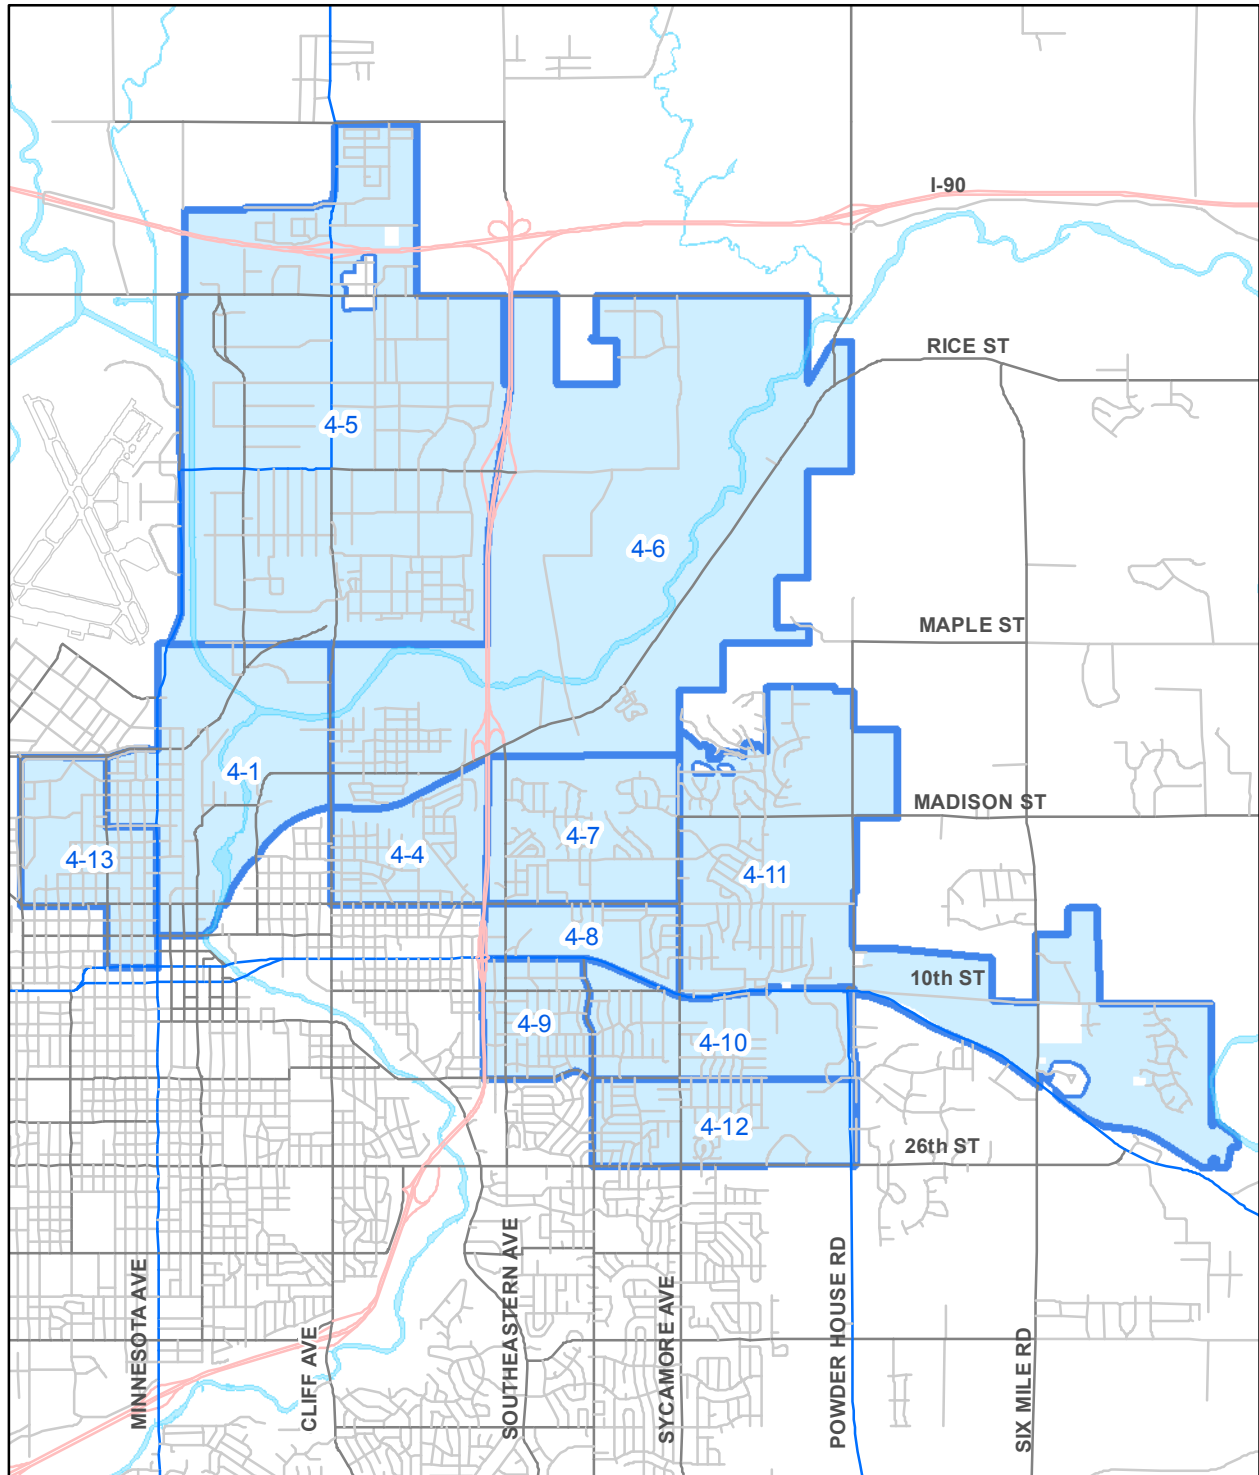

Northeast Council District

City of Sioux Falls

0 0.25 0.5 1 Miles