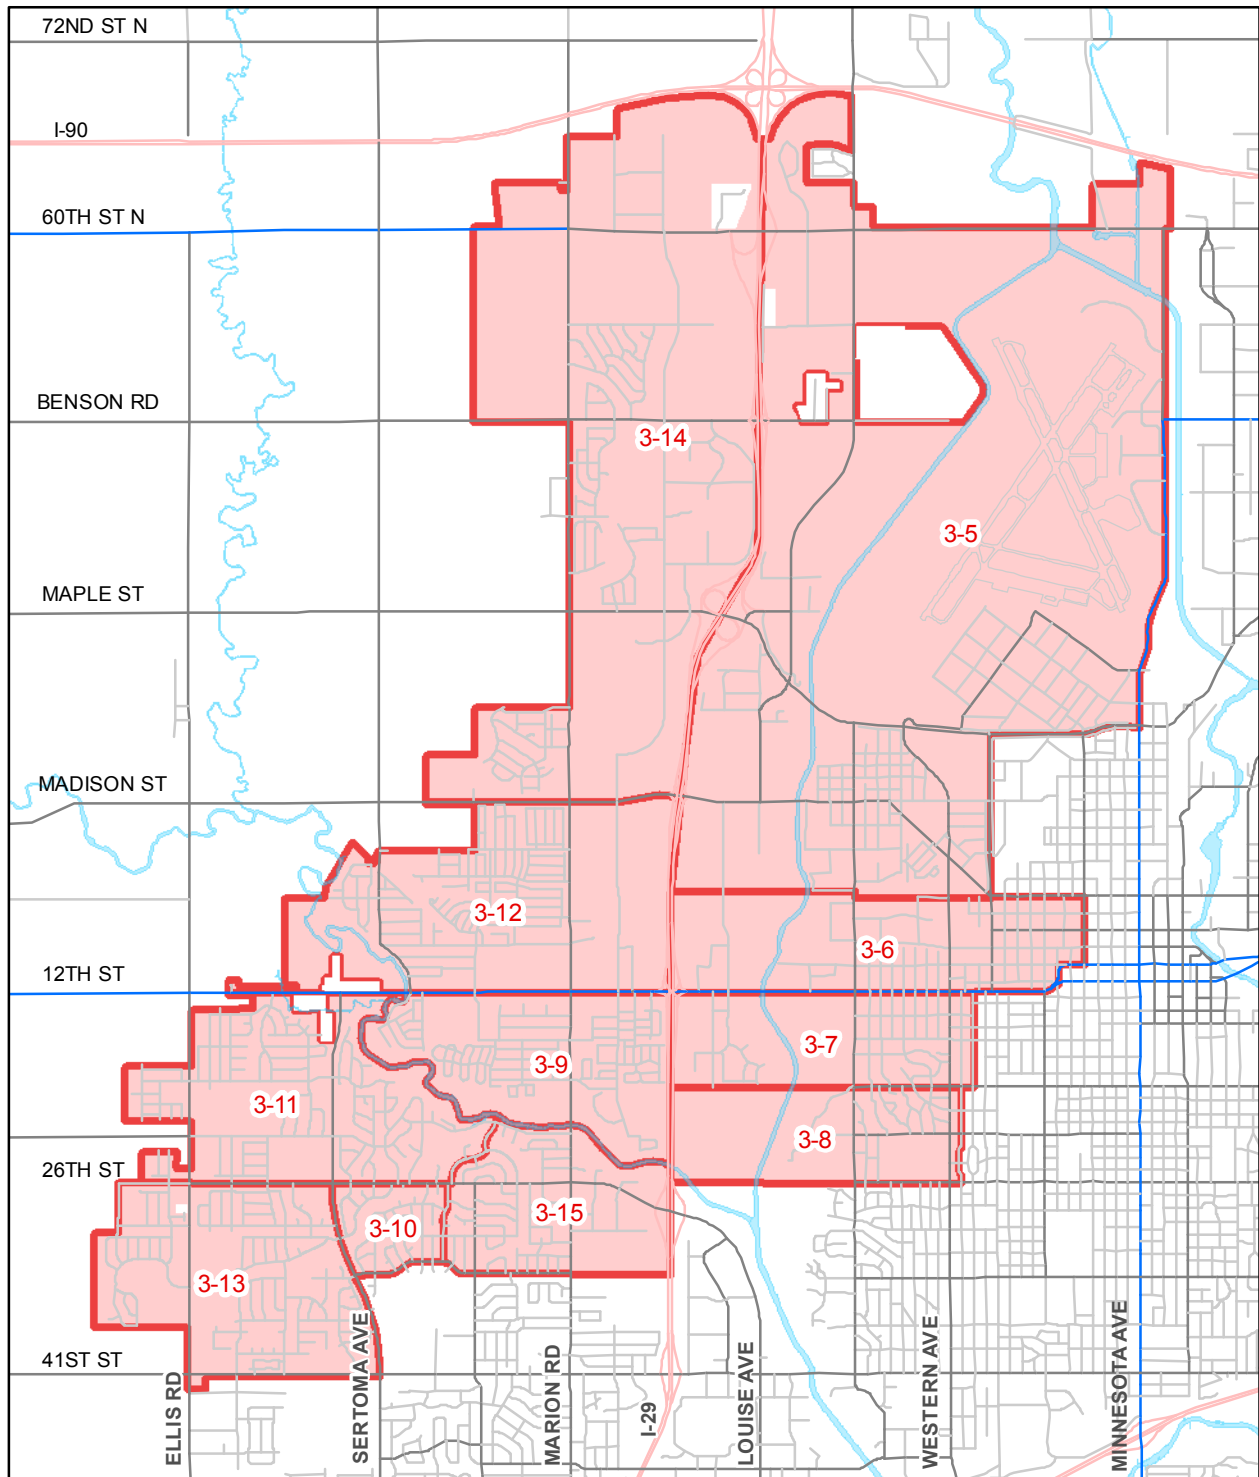

Northwest Council District

City of Sioux Falls

0 0.25 0.5 1 Miles