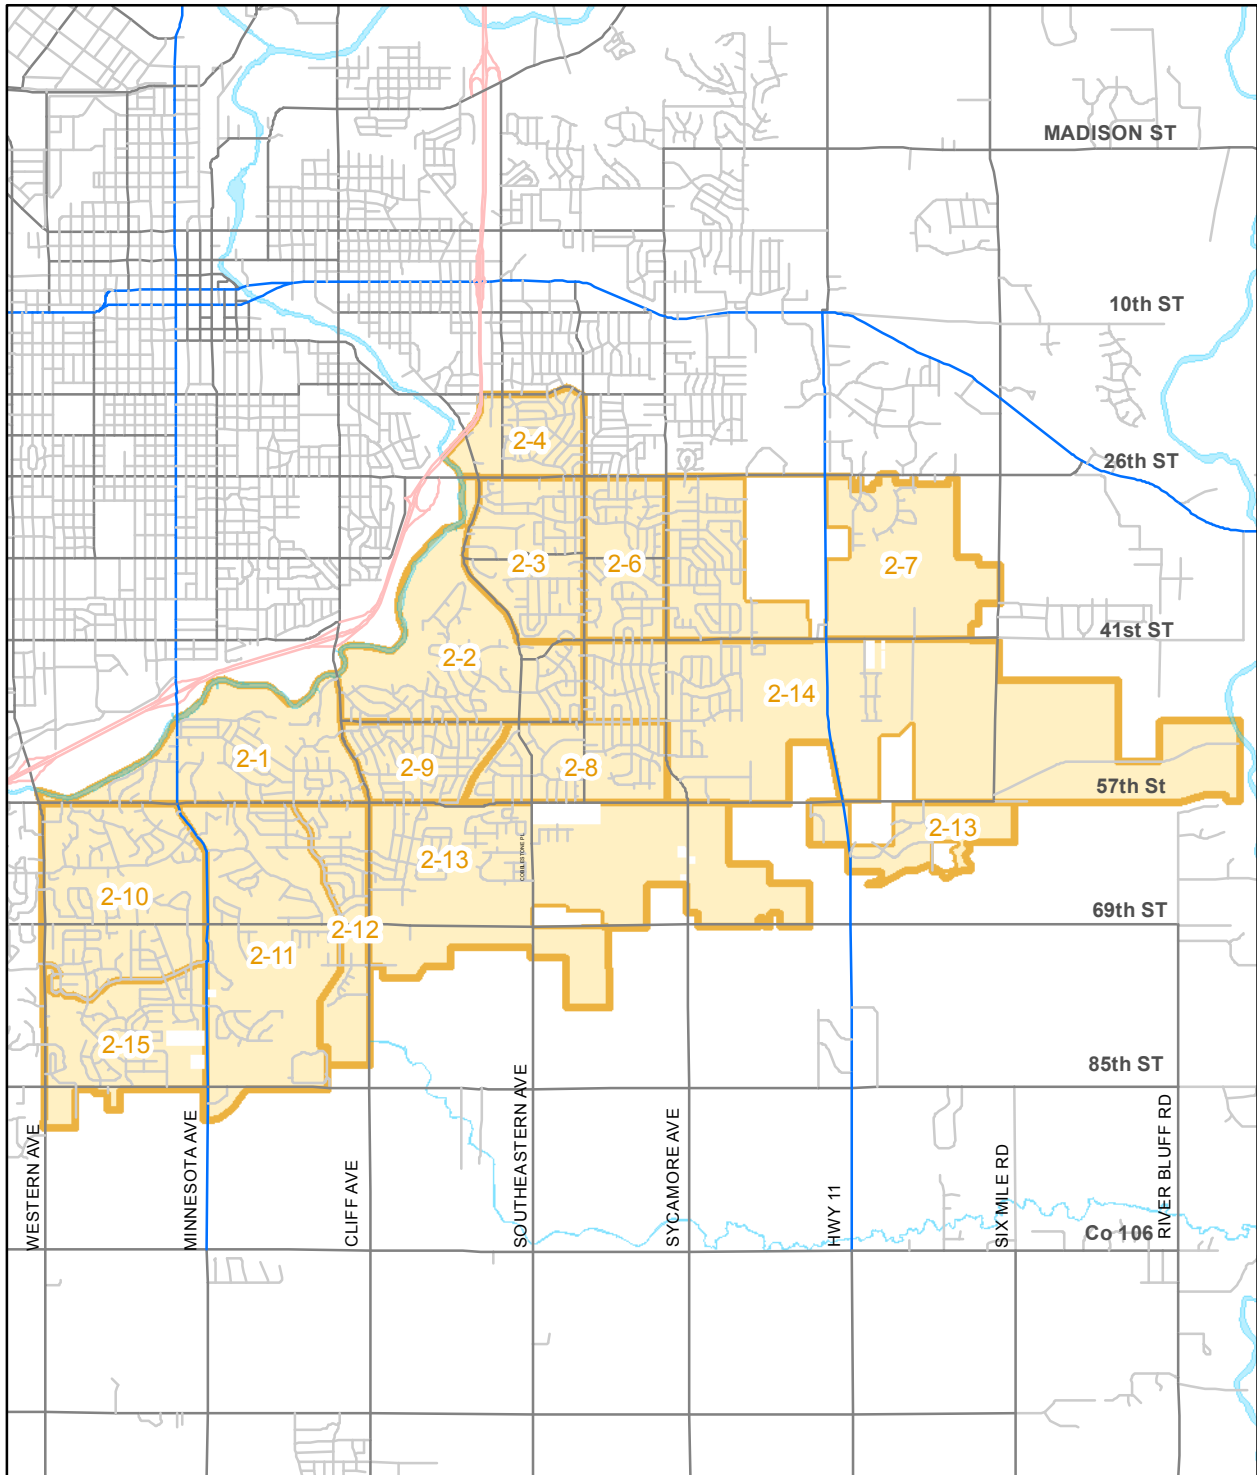

# Southeast Council District

City of Sioux Falls

0 0.3 0.6 1.2 Miles