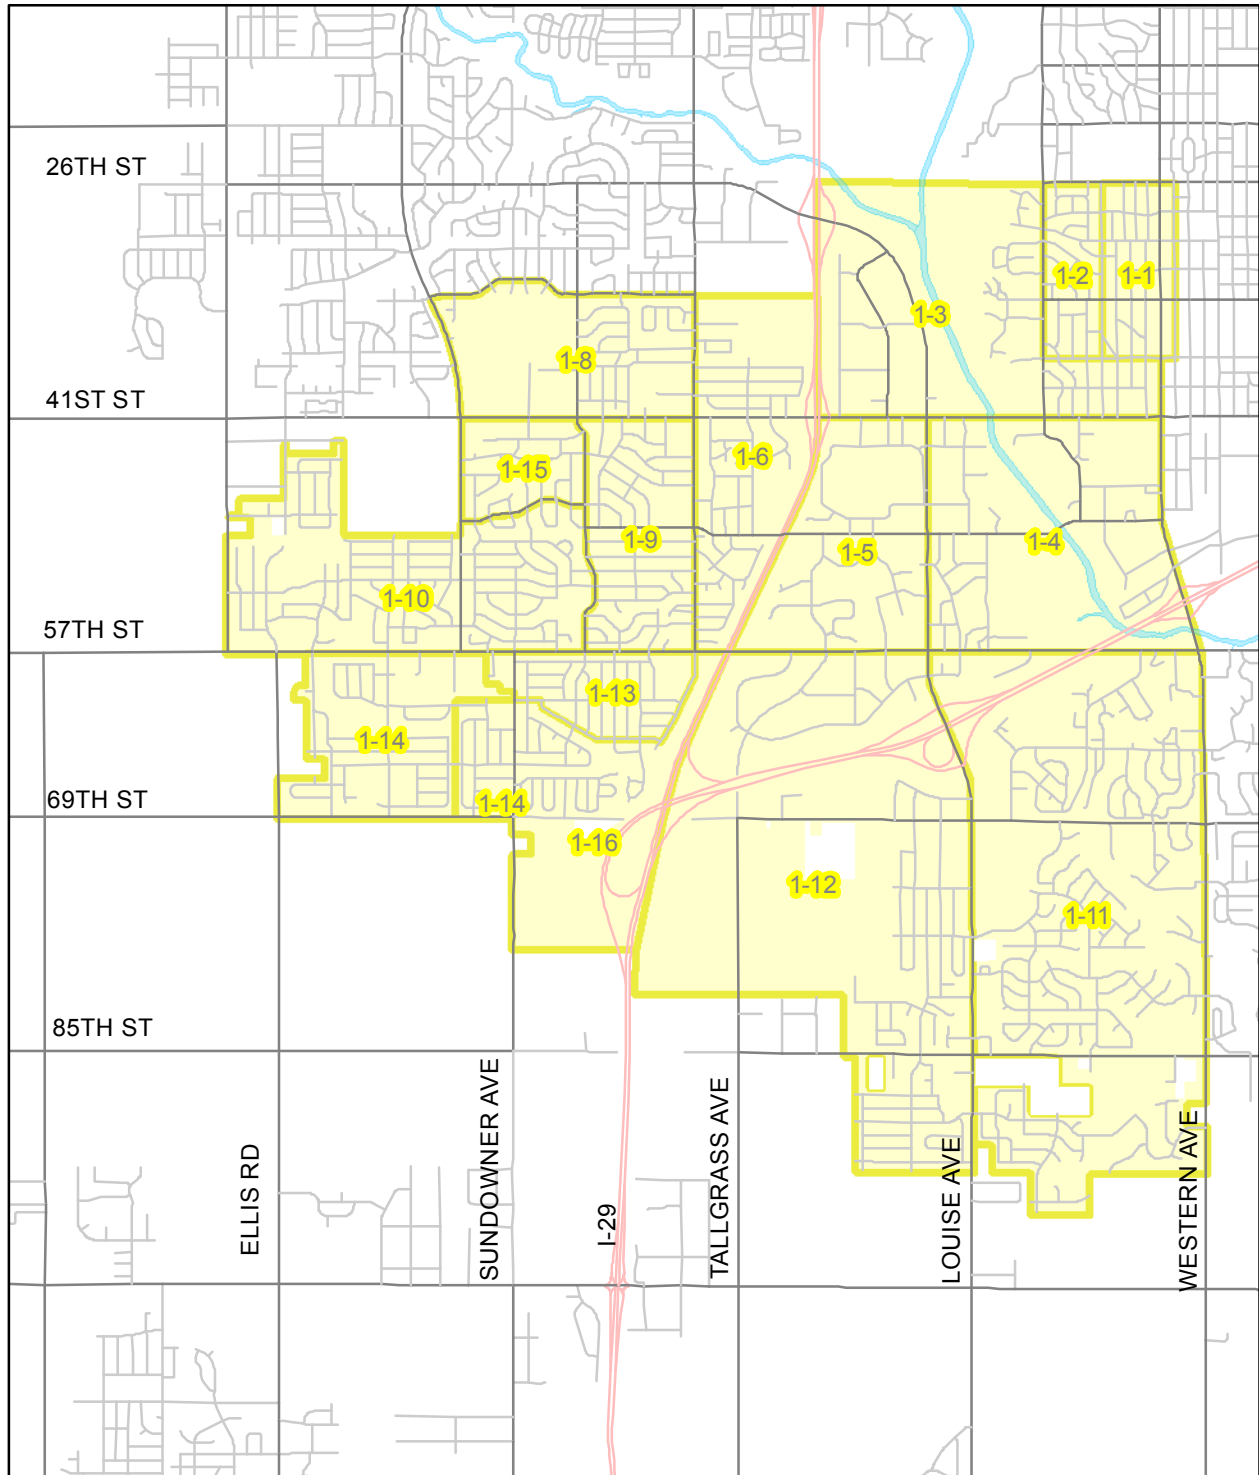

Southwest Council District

City of Sioux Falls

0 0.2 0.4 0.8 Miles