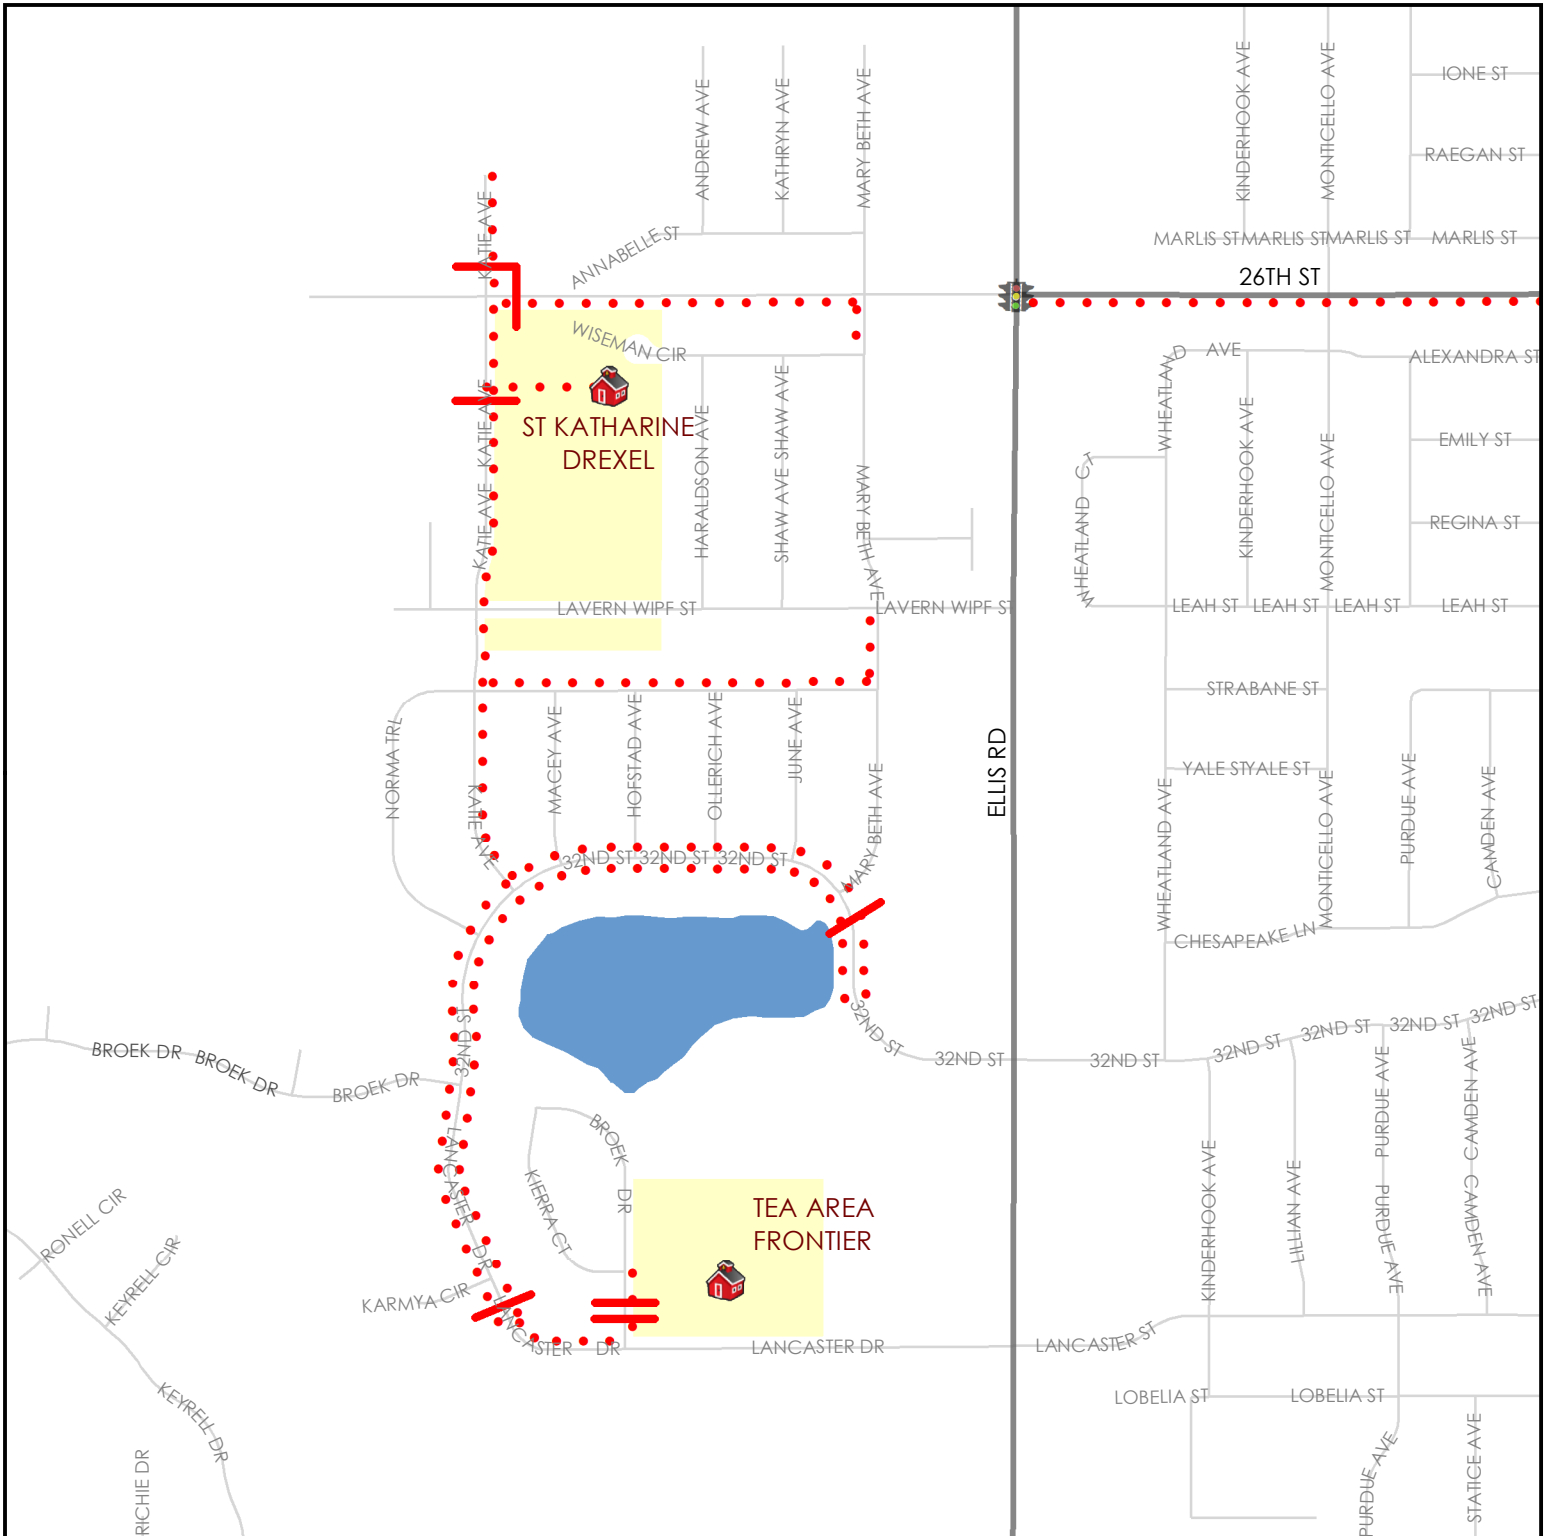

CITY OF SIOUX FALLS

# St. Katharine Drexel Elementary School

- Marked School Crossing
- Approved "SAFE" Route to School
- Traffic Signal
- Rail Line
- School Property
- River
- City Park

**SIOUX FALLS SCHOOLS**  
**TRAFFIC SAFETY COMMITTEE**

**PATA**  
 (Pedestrians Avoiding Traffic Hazards)  
**SIOUX FALLS, SOUTH DAKOTA**

Date: 5-10-2018  
 Approved By:

City of Sioux Falls  
 Traffic Engineer