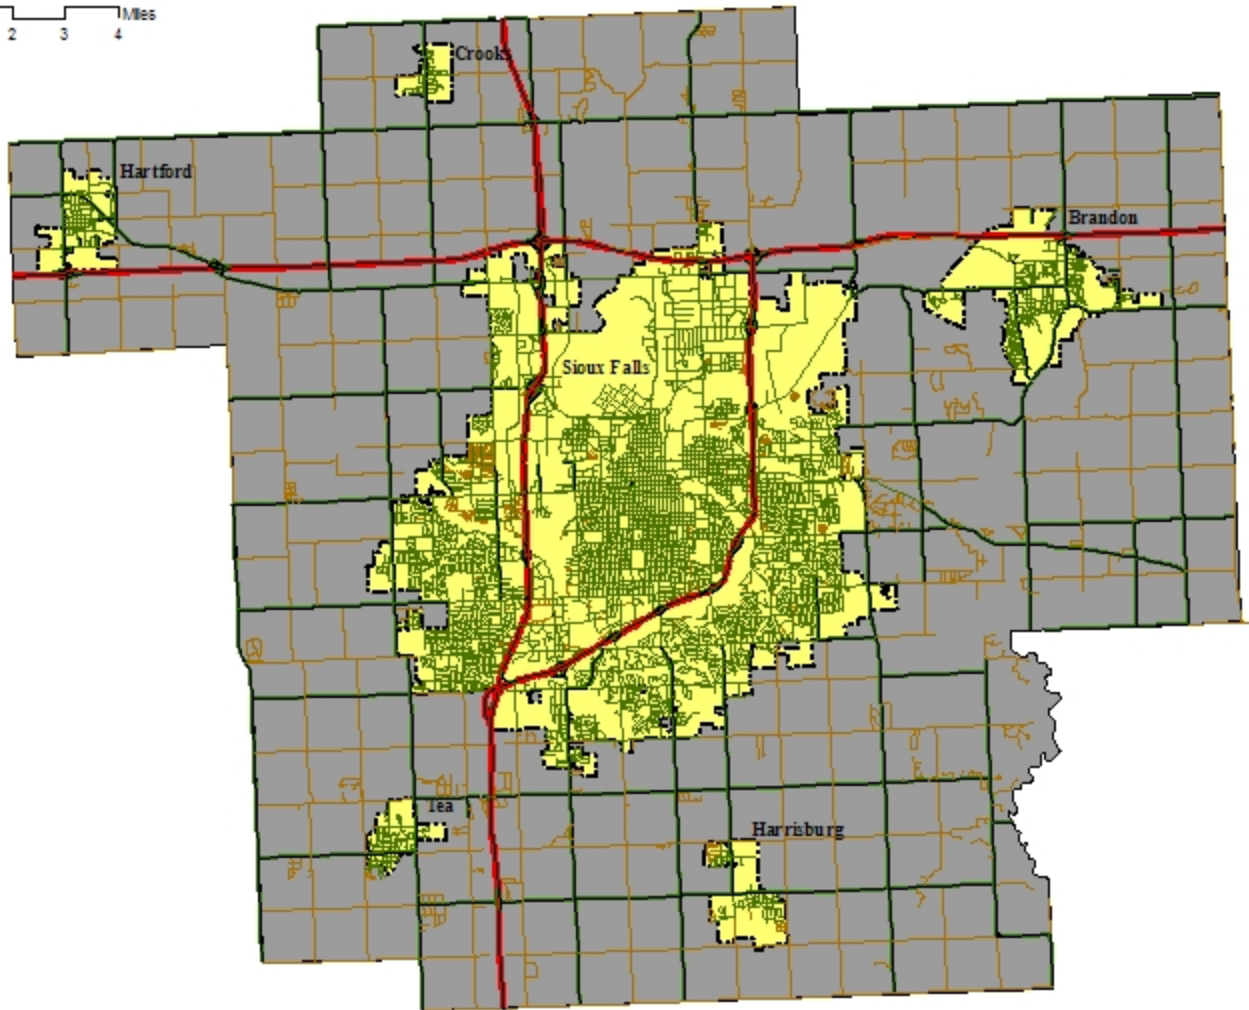

Sioux Falls, SD Metropolitan Transportation Planning Study Area

Legend

- Sioux Falls MPO Area
- citylimits
- Interstate Hwy
- Major Road
- Municipal St
- Township Road

0 0.5 1 2 3 4 Miles

This Map is intended for General Planning Purposes only
Data provided by City of Sioux Falls GIS
South Dakota Dept of Transportation
Lincoln County GIS
Map prepared by SEC/OG on 05/23/2007