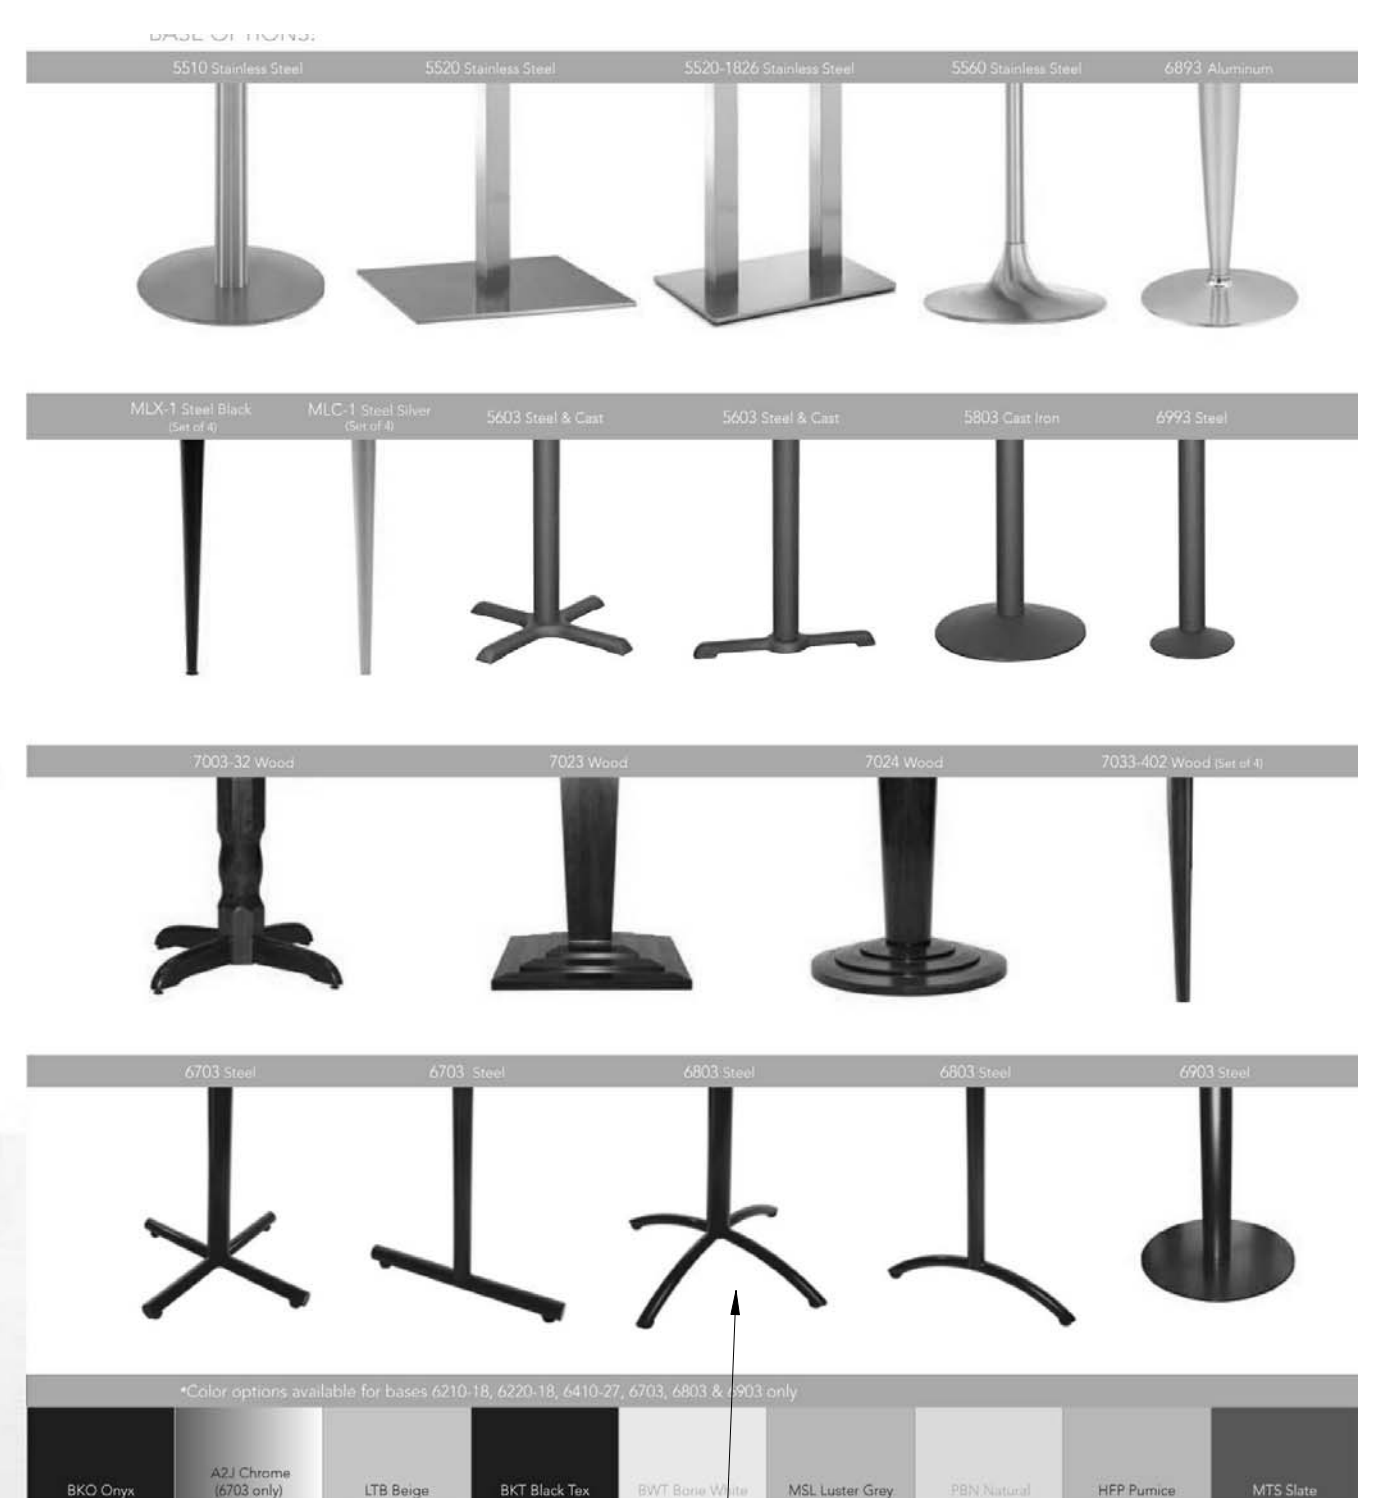

LOGE SUITE / CORRIDOR SPACES -
BAR CHAIR SEAT FABRIC
MAHARAM / ACROSS / EARTHEN

BAR CHAIR - LOGE SUITE / CORRIDOR
SPACES
BASIS OF DESIGN -
LOEWENSTEIN - TEKO 9244BU BAR CHAIR
WITH UPHOLSTERED SEAT

FABRIC - LOGE CHAIR
DESIGNTEX / LUDINGTON / GRAY QUARTZ

SUITE LEVEL - LOGE TASK CHAIR
BASIS OF DESIGN -
GLOBAL - AZEO LOW BACK TASK CHAIR

MEDIUM STAINED MAPLE AS BASIS OF DESIGN
FOR ALL WOODS UNLESS NOTED OTHERWISE.
NOTE: WOOD STAINS TO MATCH EXISTING
STAINS BEING USED THROUGHOUT THE PROJECT.

OPTION 1 - BAR TABLE WITH ROUND BASE
BASIS OF DESIGN - LOEWENSTEIN - ROCCO

OPTION 2
BAR TABLE WITH 4 LEG BASE
BASIS OF DESIGN -
LOEWENSTEIN - 6803 STEEL

**SINK
COMBS
DETHLEFS**
ARCHITECTURE DESIGN
475 Lincoln Street
Denver, CO 80203
Tel: 303-308-0200