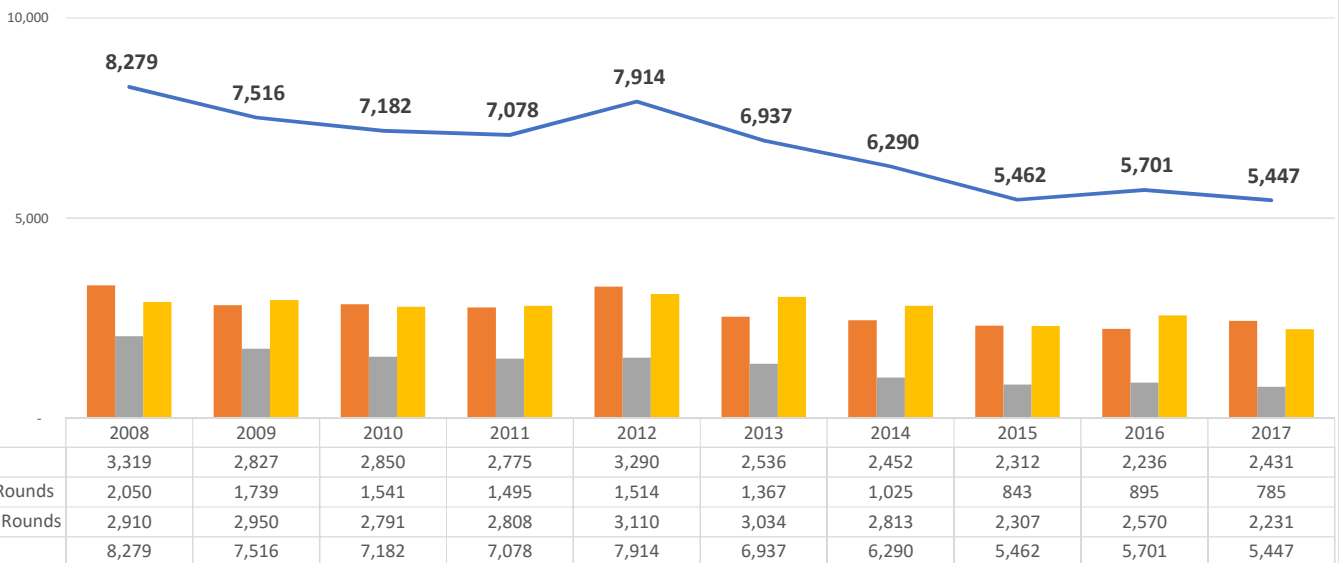

2016 - Elmwood renovation - 9 holes closed all year, 69th Street and tunnel construction, GL reaches over 7,000 golf memberships

2017 - Elmwood resumes 27 hole operations with the opening of the West Nine in May.

Elmwood 18 Only - Year To Date Thru June

Rounds - Total and By Type

Elmwood 18 Only - June

Rounds - Total and By Type

Significant Events

2009 - Great Recession

2013 - Ice Storm, Kiwanis Avenue construction, Russell Street construction, Elmwood renovation begins - East 9 closes September 8