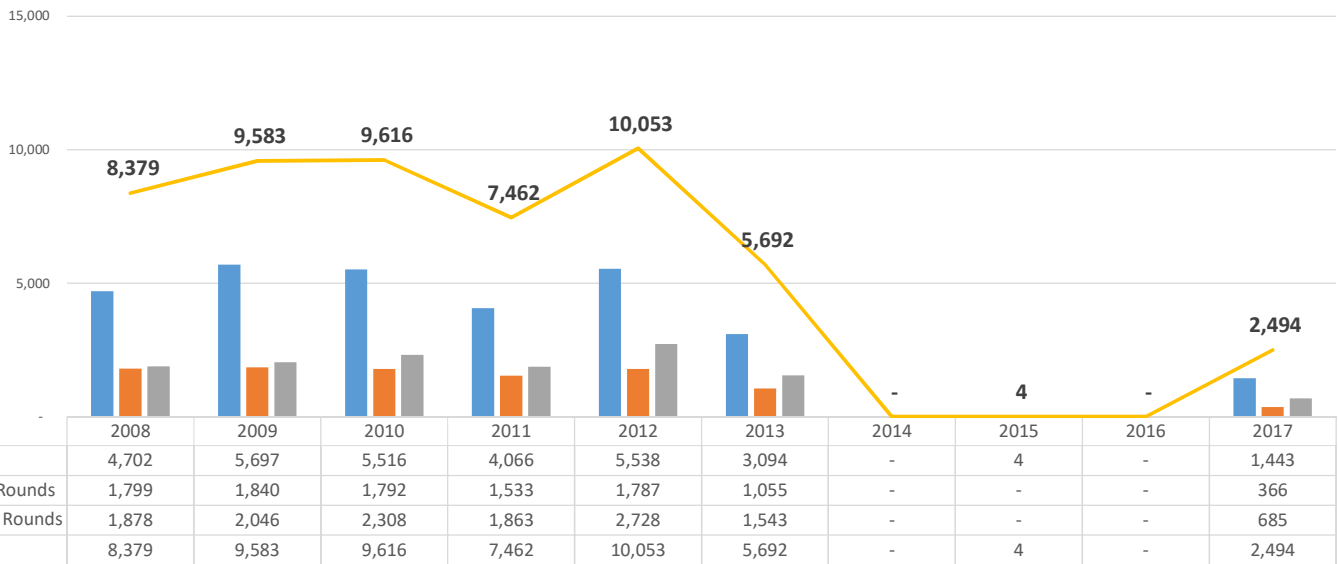

Elmwood East Course - Year To Date Thru June

Rounds - Total and By Type

Elmwood East Course - June

Rounds - Total and By Type

Significant Events

2009 - Great Recession

2013 - Ice Storm, Kiwanis Avenue construction, Russell Street construction, Elmwood renovation begins - East 9 closes September 8

2014 - GreatLife formed Dec. 2013, Russell Street construction, Elmwood renovation - 9 holes closed all year

2015 - Elmwood renovation - 9 holes closed all year, GreatLife grows and announces rate Lock-In program

2016 - Elmwood renovation - 9 holes closed all year, 69th Street and tunnel construction, GL reaches over 7,000 golf memberships

2017 - Elmwood resumes 27 hole operations with the opening of the West Nine in May.

Elmwood 18 Only - Year To Date Thru June

Rounds - Total and By Type

Elmwood 18 Only - June

Rounds - Total and By Type

Significant Events

2009 - Great Recession

2013 - Ice Storm, Kiwanis Avenue construction, Russell Street construction, Elmwood renovation begins - East 9 closes September 8