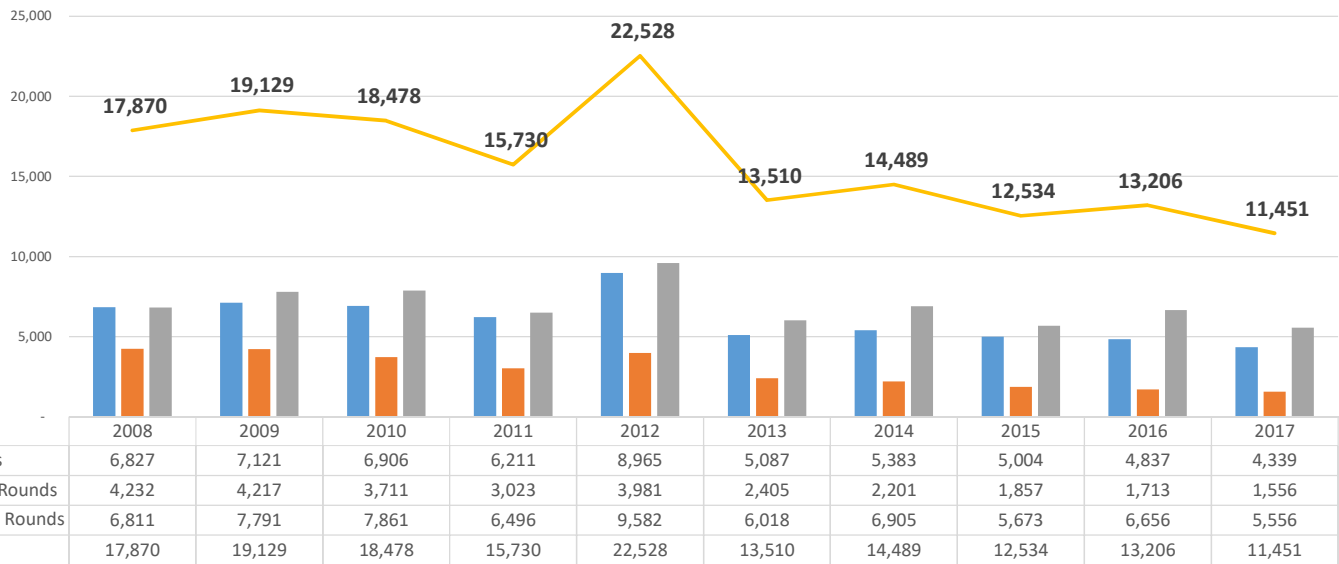

Elmwood East Course - Year To Date Thru June

Rounds - Total and By Type

Elmwood East Course - June

Rounds - Total and By Type

Significant Events

2009 - Great Recession

2013 - Ice Storm, Kiwanis Avenue construction, Russell Street construction, Elmwood renovation begins - East 9 closes September 8

2014 - GreatLife formed Dec. 2013, Russell Street construction, Elmwood renovation - 9 holes closed all year

2015 - Elmwood renovation - 9 holes closed all year, GreatLife grows and announces rate Lock-In program

2016 - Elmwood renovation - 9 holes closed all year, 69th Street and tunnel construction, GL reaches over 7,000 golf memberships

2017 - Elmwood resumes 27 hole operations with the opening of the West Nine in May.

Elmwood 18 Only - Year To Date Thru June

Rounds - Total and By Type

Elmwood 18 Only - June

Rounds - Total and By Type

Significant Events

2009 - Great Recession

2013 - Ice Storm, Kiwanis Avenue construction, Russell Street construction, Elmwood renovation begins - East 9 closes September 8