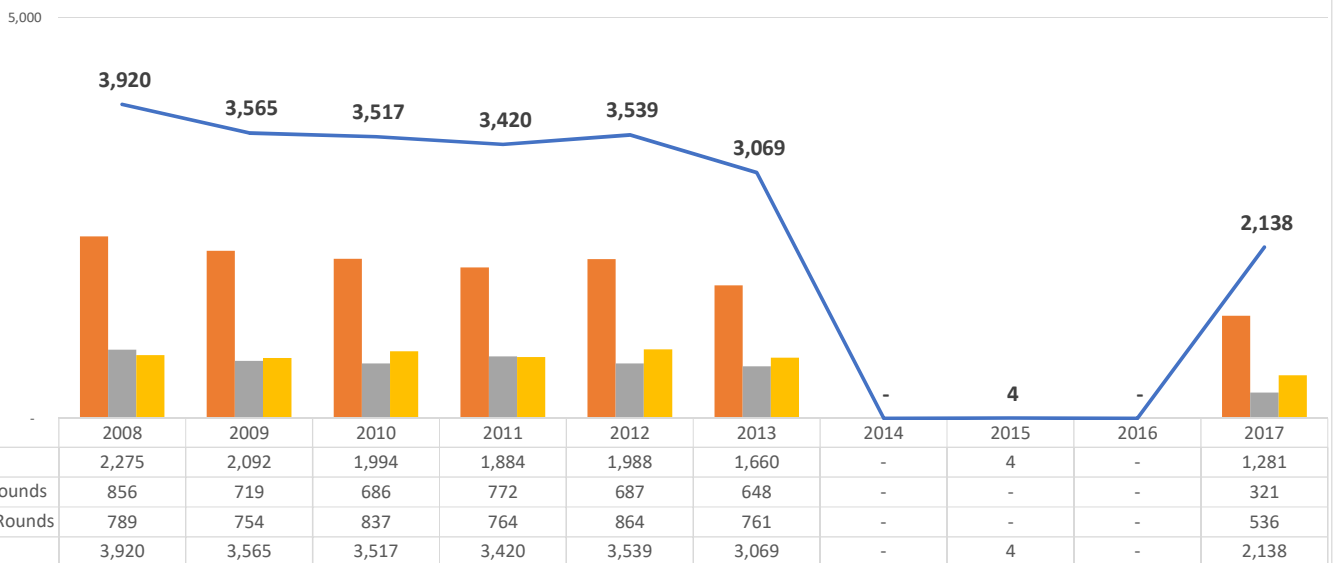

Elmwood East Course - Year To Date Thru June

Rounds - Total and By Type

Elmwood East Course - June

Rounds - Total and By Type

Significant Events

2009 - Great Recession

2013 - Ice Storm, Kiwanis Avenue construction, Russell Street construction, Elmwood renovation begins - East 9 closes September 8

2014 - GreatLife formed Dec. 2013, Russell Street construction, Elmwood renovation - 9 holes closed all year

2015 - Elmwood renovation - 9 holes closed all year, GreatLife grows and announces rate Lock-In program

2016 - Elmwood renovation - 9 holes closed all year, 69th Street and tunnel construction, GL reaches over 7,000 golf memberships

2017 - Elmwood resumes 27 hole operations with the opening of the West Nine in May.

Elmwood 18 Only - Year To Date Thru June

Rounds - Total and By Type

Elmwood 18 Only - June

Rounds - Total and By Type

Significant Events

2009 - Great Recession

2013 - Ice Storm, Kiwanis Avenue construction, Russell Street construction, Elmwood renovation begins - East 9 closes September 8