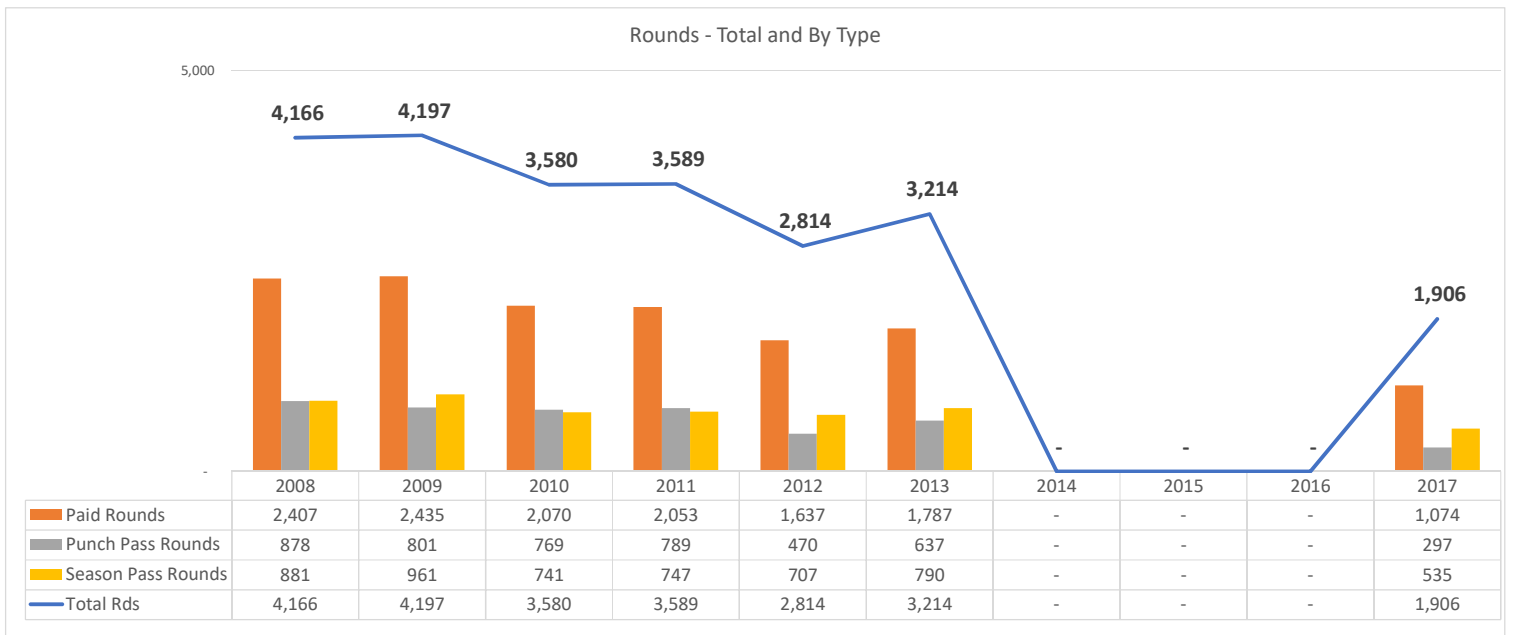

Elmwood East Course - Year To Date Thru July

Elmwood East Course - July

Significant Events

2009 - Great Recession

2013 - Ice Storm, Kiwanis Avenue construction, Russell Street construction, Elmwood renovation begins - East 9 closes September 8

2014 - GreatLife formed Dec. 2013, Russell Street construction, Elmwood renovation - 9 holes closed all year

2015 - Elmwood renovation - 9 holes closed all year, GreatLife grows and announces rate Lock-In program

2016 - Elmwood renovation - 9 holes closed all year, 69th Street and tunnel construction, GL reaches over 7,000 golf memberships

2017 - Elmwood resumes 27 hole operations with the opening of the West Nine in May.

Elmwood 18 Only - Year To Date Thru July

Elmwood 18 Only - July

Significant Events

2009 - Great Recession

2013 - Ice Storm, Kiwanis Avenue construction, Russell Street construction, Elmwood renovation begins - East 9 closes September 8