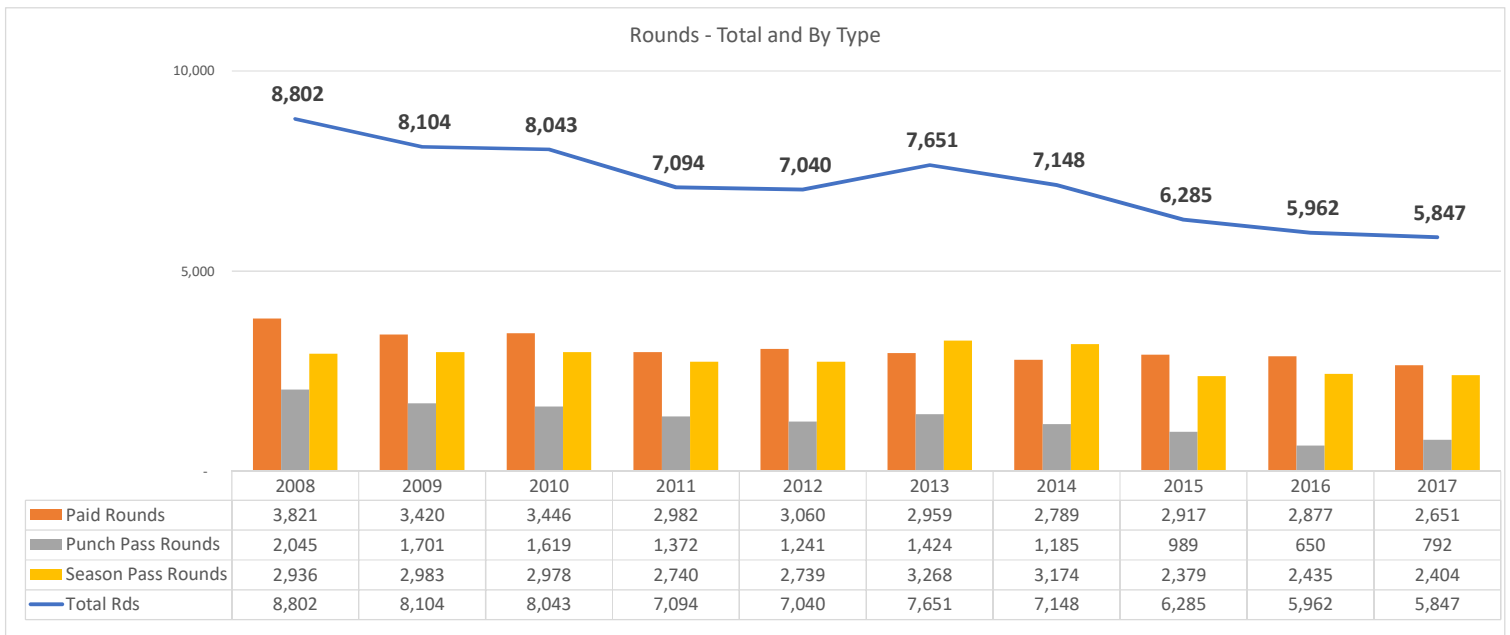

Elmwood East Course - Year To Date Thru July

Elmwood East Course - July

Significant Events

2009 - Great Recession

2013 - Ice Storm, Kiwanis Avenue construction, Russell Street construction, Elmwood renovation begins - East 9 closes September 8

2014 - GreatLife formed Dec. 2013, Russell Street construction, Elmwood renovation - 9 holes closed all year

2015 - Elmwood renovation - 9 holes closed all year, GreatLife grows and announces rate Lock-In program

2016 - Elmwood renovation - 9 holes closed all year, 69th Street and tunnel construction, GL reaches over 7,000 golf memberships

2017 - Elmwood resumes 27 hole operations with the opening of the West Nine in May.

Elmwood 18 Only - Year To Date Thru July

Elmwood 18 Only - July

Significant Events

2009 - Great Recession

2013 - Ice Storm, Kiwanis Avenue construction, Russell Street construction, Elmwood renovation begins - East 9 closes September 8