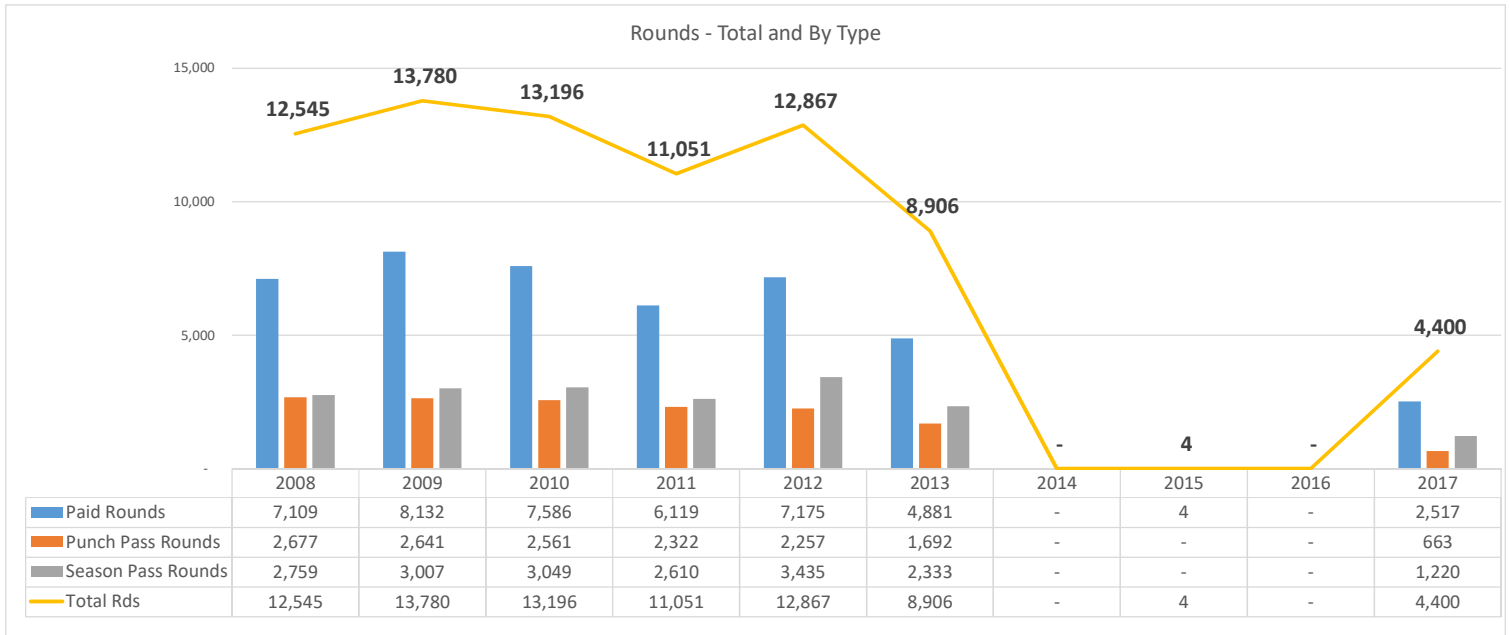

Elmwood East Course - Year To Date Thru July

Elmwood East Course - July

Significant Events

2009 - Great Recession

2013 - Ice Storm, Kiwanis Avenue construction, Russell Street construction, Elmwood renovation begins - East 9 closes September 8

2014 - GreatLife formed Dec. 2013, Russell Street construction, Elmwood renovation - 9 holes closed all year

2015 - Elmwood renovation - 9 holes closed all year, GreatLife grows and announces rate Lock-In program

2016 - Elmwood renovation - 9 holes closed all year, 69th Street and tunnel construction, GL reaches over 7,000 golf memberships

2017 - Elmwood resumes 27 hole operations with the opening of the West Nine in May.

Elmwood 18 Only - Year To Date Thru July

Elmwood 18 Only - July

Significant Events

2009 - Great Recession

2013 - Ice Storm, Kiwanis Avenue construction, Russell Street construction, Elmwood renovation begins - East 9 closes September 8