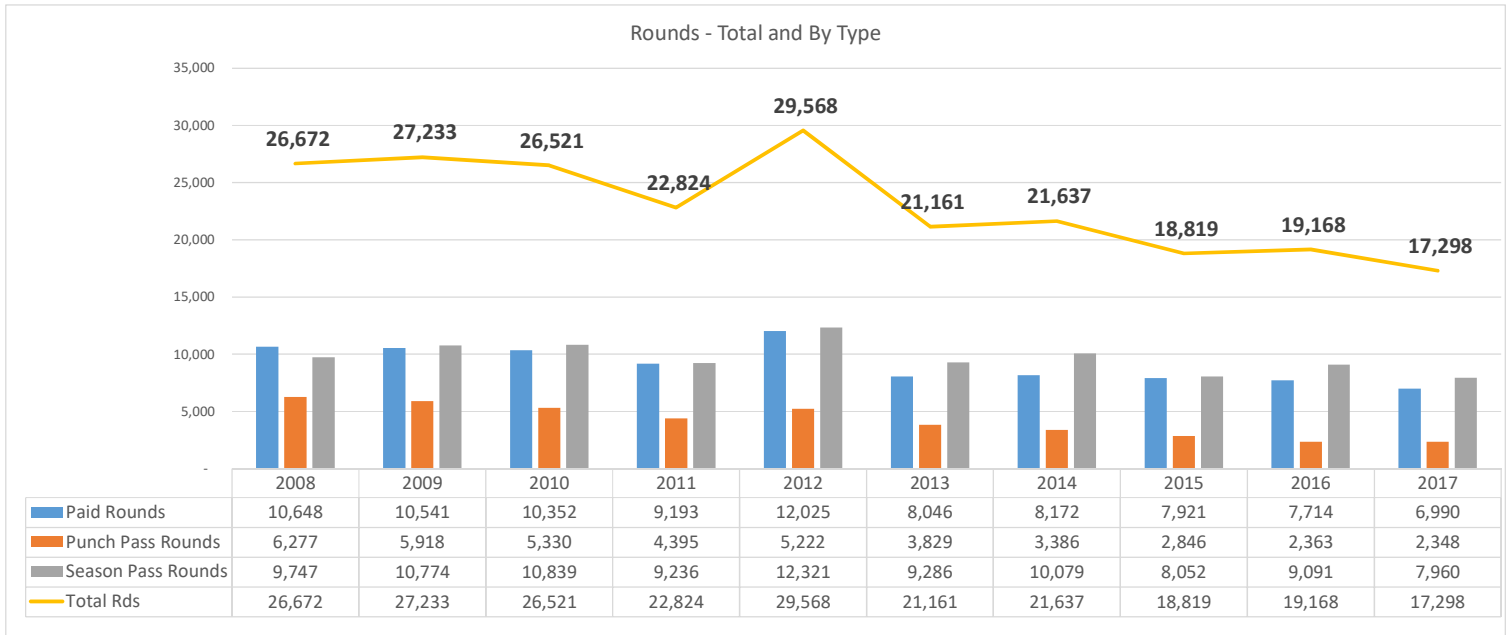

Elmwood East Course - Year To Date Thru July

Elmwood East Course - July

Significant Events

2009 - Great Recession

2013 - Ice Storm, Kiwanis Avenue construction, Russell Street construction, Elmwood renovation begins - East 9 closes September 8

2014 - GreatLife formed Dec. 2013, Russell Street construction, Elmwood renovation - 9 holes closed all year

2015 - Elmwood renovation - 9 holes closed all year, GreatLife grows and announces rate Lock-In program

2016 - Elmwood renovation - 9 holes closed all year, 69th Street and tunnel construction, GL reaches over 7,000 golf memberships

2017 - Elmwood resumes 27 hole operations with the opening of the West Nine in May.

Elmwood 18 Only - Year To Date Thru July

Elmwood 18 Only - July

Significant Events

2009 - Great Recession

2013 - Ice Storm, Kiwanis Avenue construction, Russell Street construction, Elmwood renovation begins - East 9 closes September 8