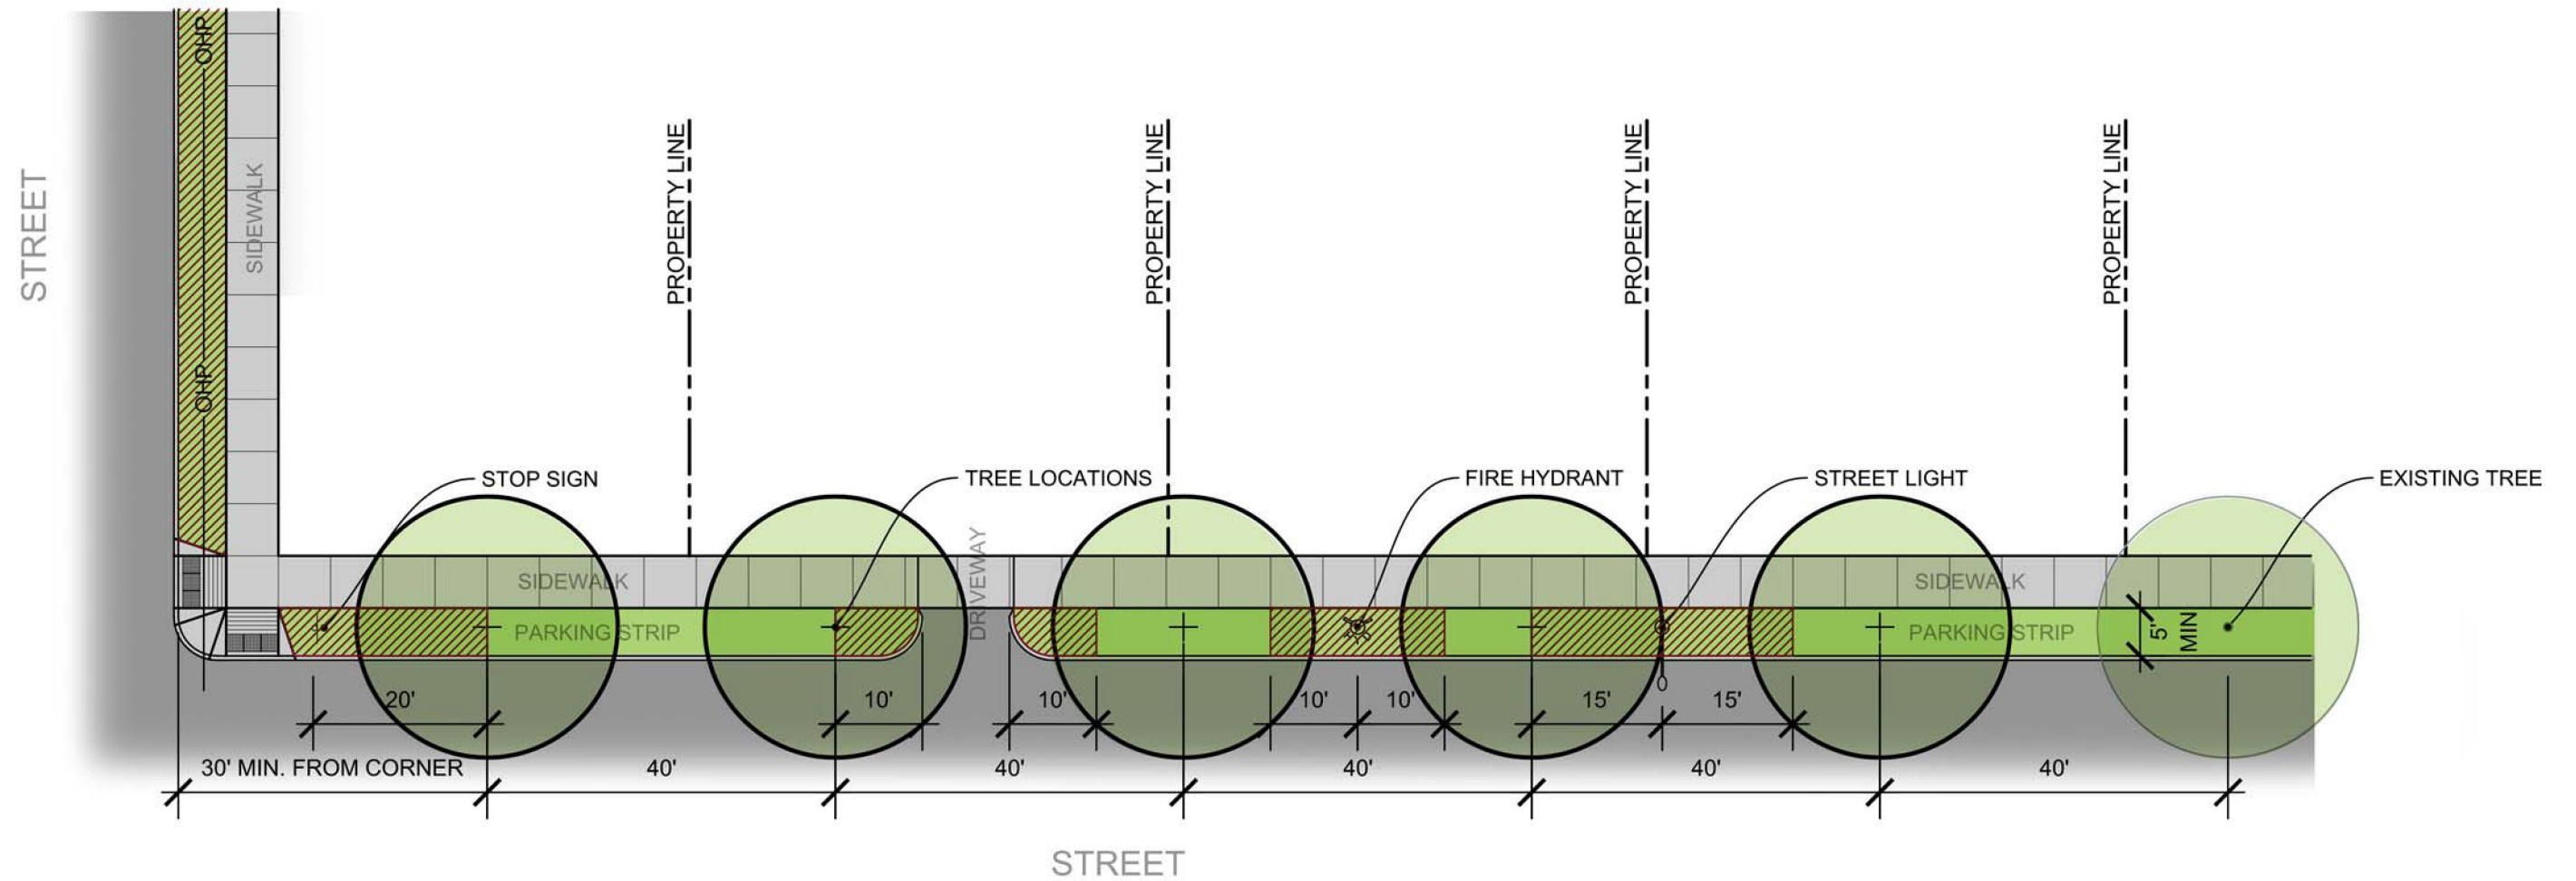

Tree Spacing Regulations for Parking Strip

-  Planting Areas: Parking Strip (minimum 5 feet wide)
-  Non-Planting Areas
-  Tree Locations
-  Existing Tree
-  OHP — Overhead Power Lines