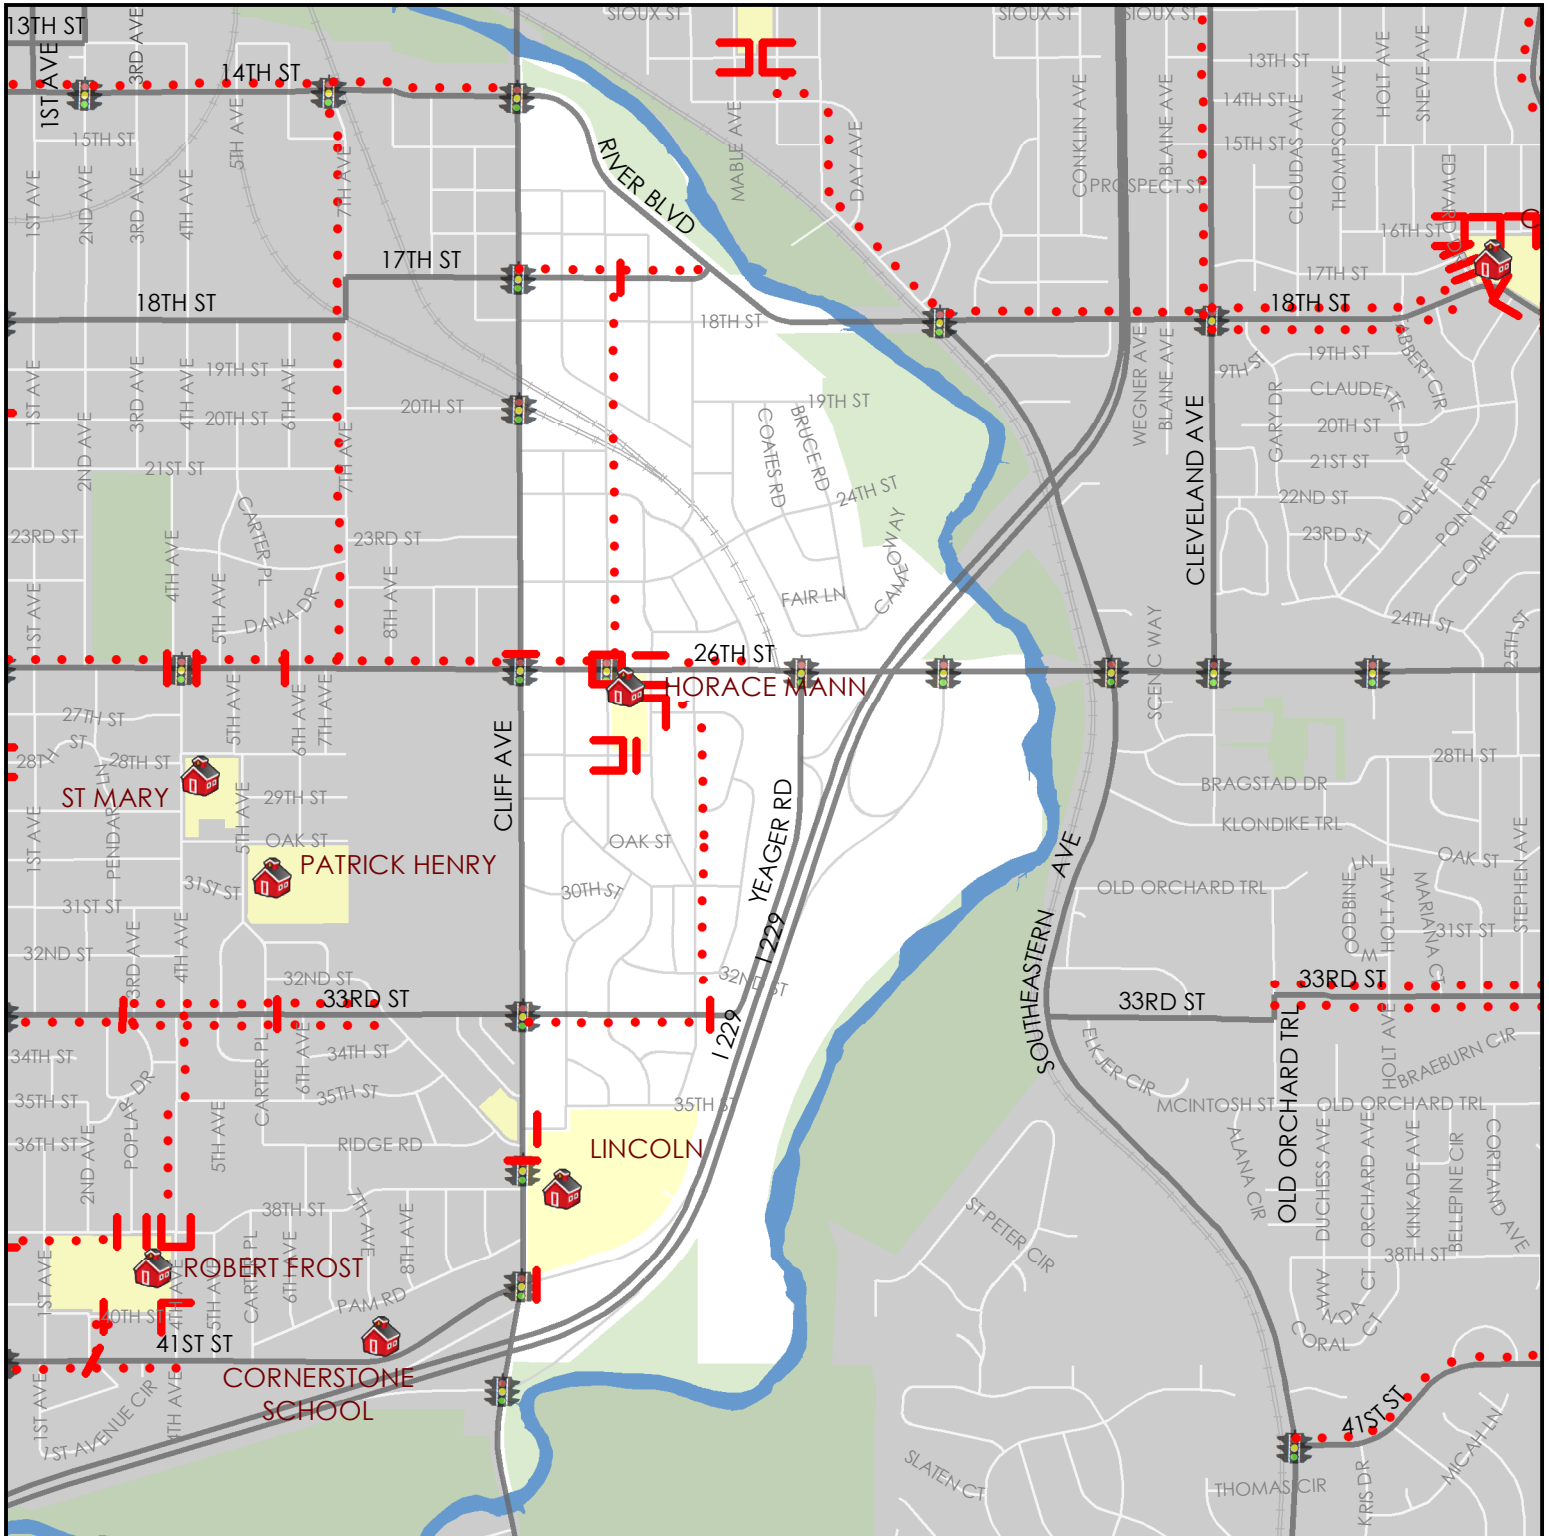

CITY OF SIOUX FALLS

Horace Mann Elementary School

-  Marked School Crossing
-  Approved "SAFE" Route to School
-  Traffic Signal
-  Rail Line
-  School Property
-  River
-  City Park

**SIOUX FALLS SCHOOLS
TRAFFIC SAFETY COMMITTEE**

**(Pedestrians Avoiding Traffic Hazards)
SIOUX FALLS, SOUTH DAKOTA**

Date: 8-10-2017
Approved By:

City of Sioux Falls
Traffic Engineer