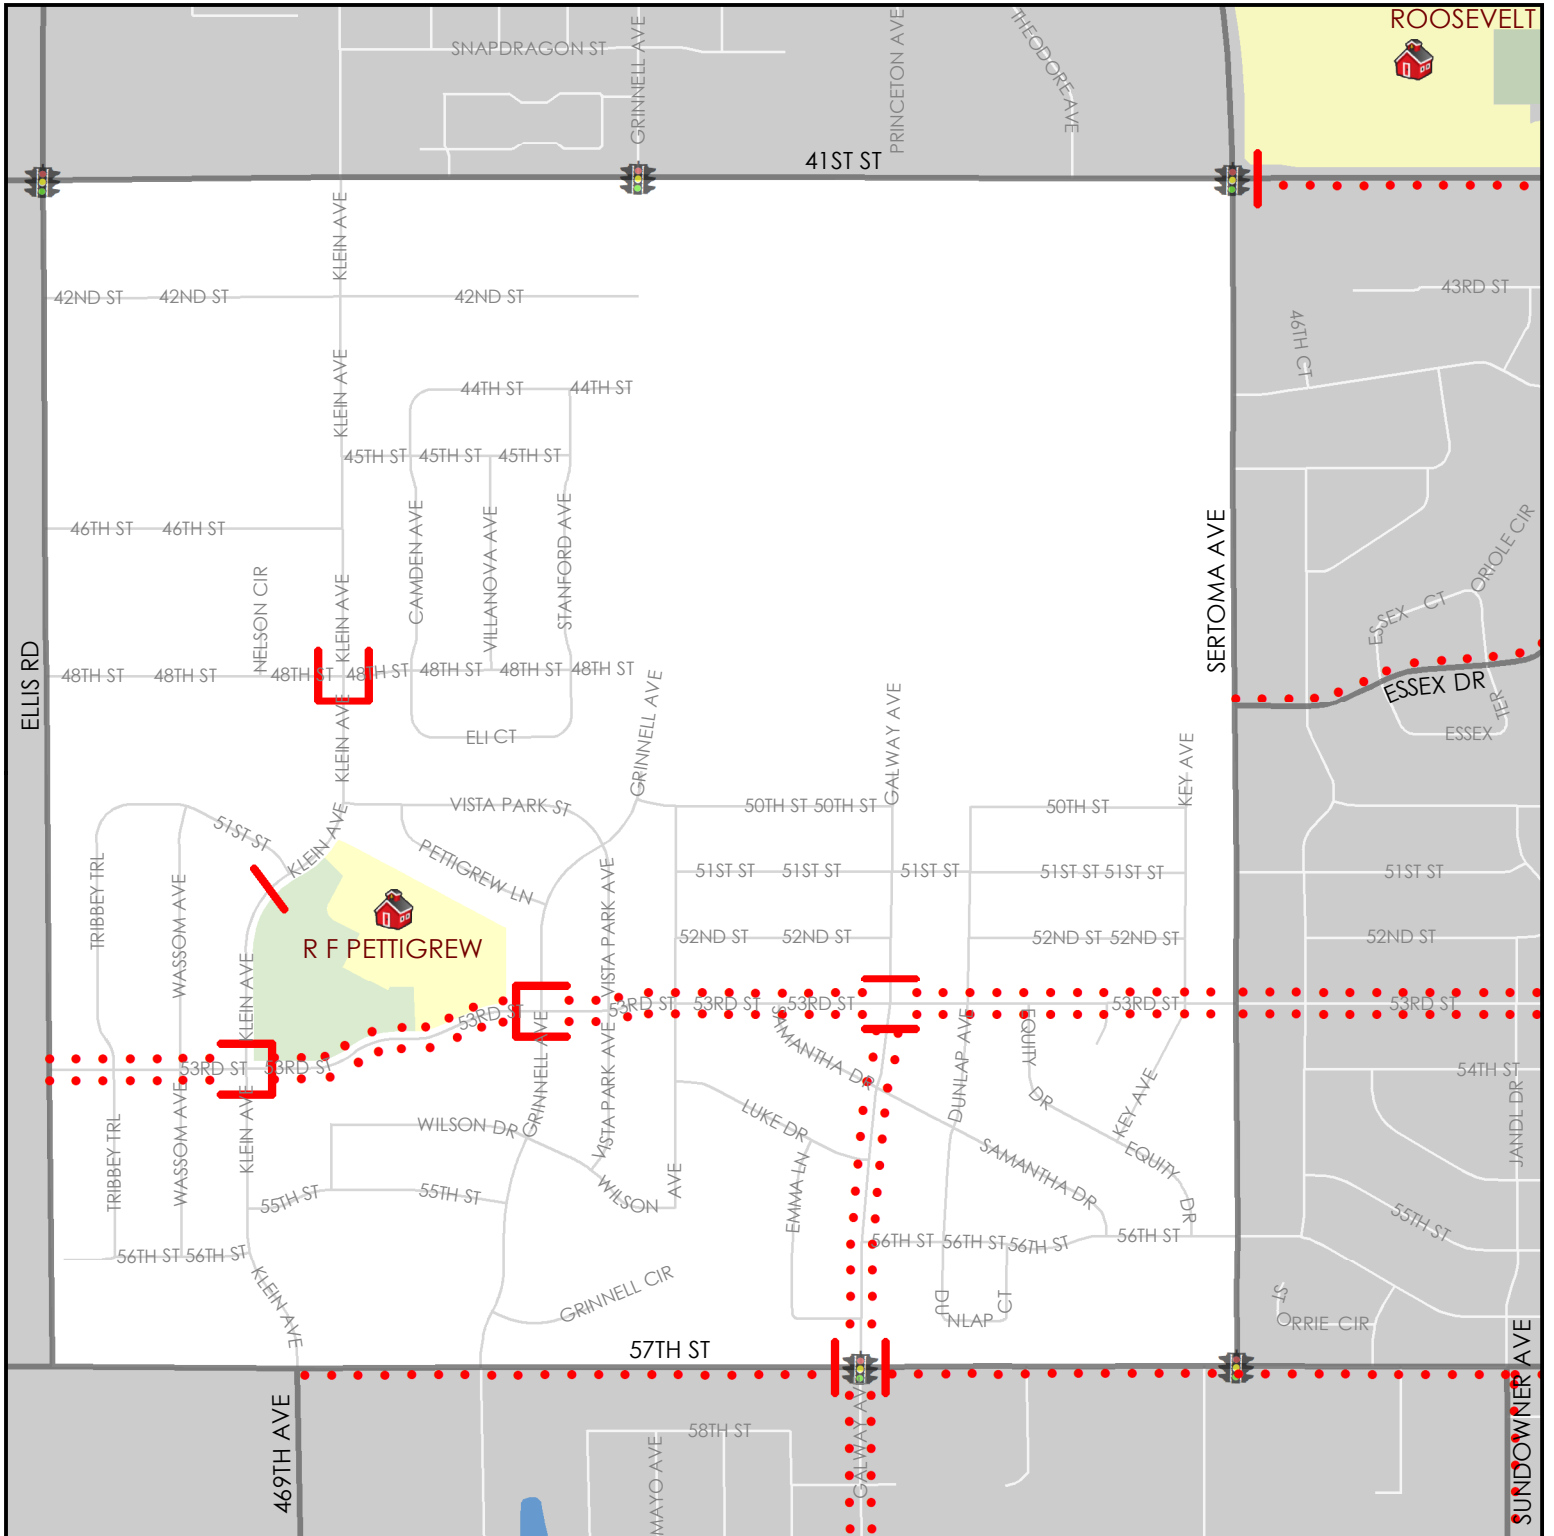

CITY OF SIOUX FALLS

# R. F. Pettigrew Elementary School

-  Marked School Crossing
-  Approved "SAFE" Route to School
-  Traffic Signal
-  Rail Line
-  School Property
-  River
-  City Park

**SIOUX FALLS SCHOOLS**  
**TRAFFIC SAFETY COMMITTEE**

**PATA**  
 (Pedestrians Avoiding Traffic Hazards)  
**SIOUX FALLS, SOUTH DAKOTA**

Date: 8-10-2017  
 Approved By:

City of Sioux Falls  
 Traffic Engineer